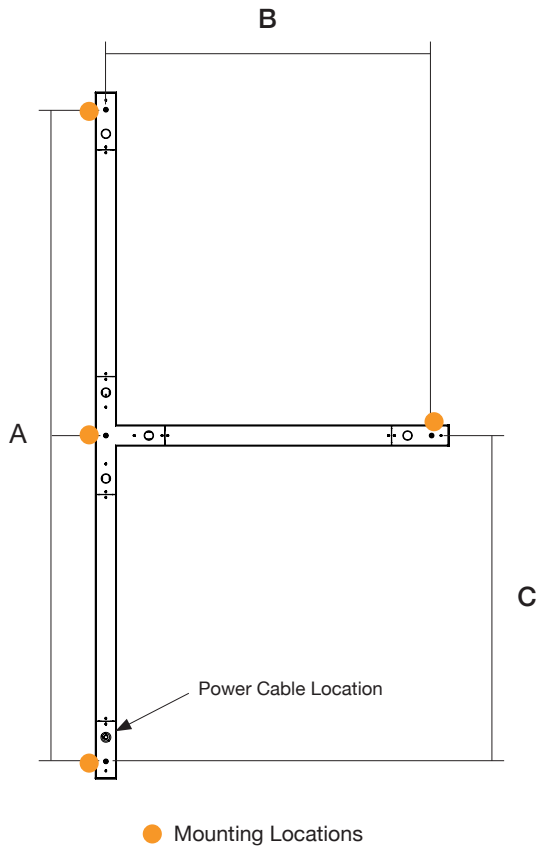

Frosted
0.25" Regressed

Standard
Frosted

Batwing

Dimensions

Model	A	B	C
4FT x 2FT	48.7"	25.5"	25.5"
6FT x 3FT	72.7"	37.5"	37.5"
8FT x 4FT	96.7"	49.5"	49.5"

Mounting

Model	A	B	C
4FT x 2FT	45.0"	22.5"	22.5"
6FT x 3FT	69.0"	34.5"	34.5"
8FT x 4FT	93.0"	46.5"	46.5"