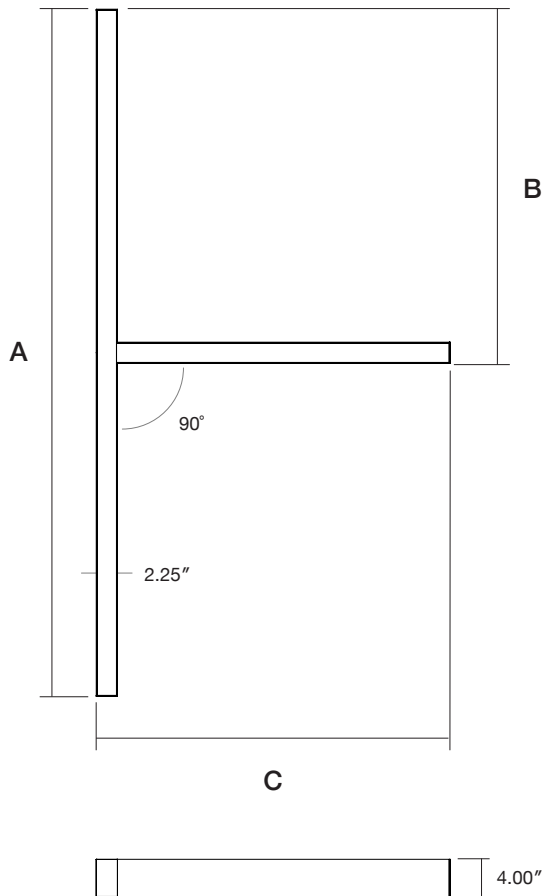

Fixture: _____ QTY: _____ Project : _____

Thinline T 90

Suspended Direct | Direct/Indirect

Architectural 90° T-shaped luminaire. Pendant mounting. Direct and direct-indirect distribution options. Available in 3 sizes. 2.25" wide. Multiple finishes available. Dry and damp rated.

Model	Size	Direct Lm/ft	Indirect Lm/ft	GRI	Color Temp	Voltage	Direct Lens
DTL T 90	4FT x 2FT	D 250	I 250	80	27K 2700K	U 120/277V	FR Frosted Flat
	6FT x 3FT	D 500	I 500	90	3K 3000K	H 347V	FRREG Frosted Regressed
	8FT x 4FT	D 750	I 750		35K 3500K		
	-Custom Sizes	D 1000	I 1000		4K 4000K		
	Available - Please Consult Factory	D _____ (custom up to 1200)	I _____ (custom up to 1200)		5K 5000K		

Frosted
0.25" Regressed

Standard
Frosted

Batwing

Dimensions

Model	A	B	C
4FT x 2FT	48.7"	25.5"	25.5"
6FT x 3FT	72.7"	37.5"	37.5"
8FT x 4FT	96.7"	49.5"	49.5"

Mounting

Model	A	B	C
4FT x 2FT	45.0"	22.5"	22.5"
6FT x 3FT	69.0"	34.5"	34.5"
8FT x 4FT	93.0"	46.5"	46.5"