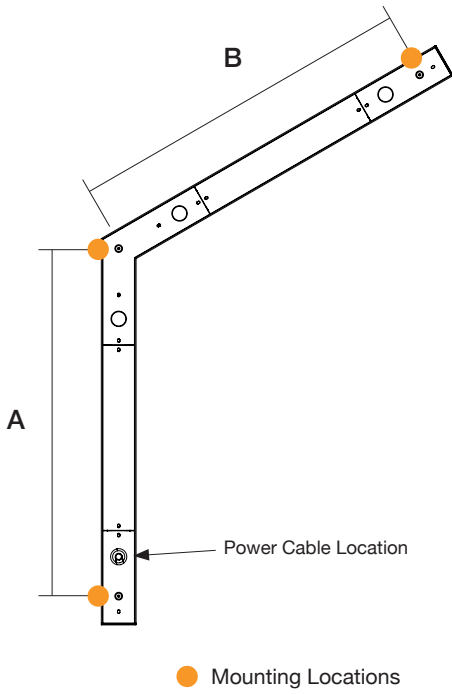

Standard
Frosted

Batwing

Dimensions

Model	A	B
2FT x 2FT	25"	25"
3FT x 3FT	37"	37"
4FT x 4FT	49"	49"

Mounting

Model	A	B
2FT x 2FT	22.5"	22.5"
3FT x 3FT	34.5"	34.5"
4FT x 4FT	46.5"	46.5"

Finish Options

Standard RAL Finishes