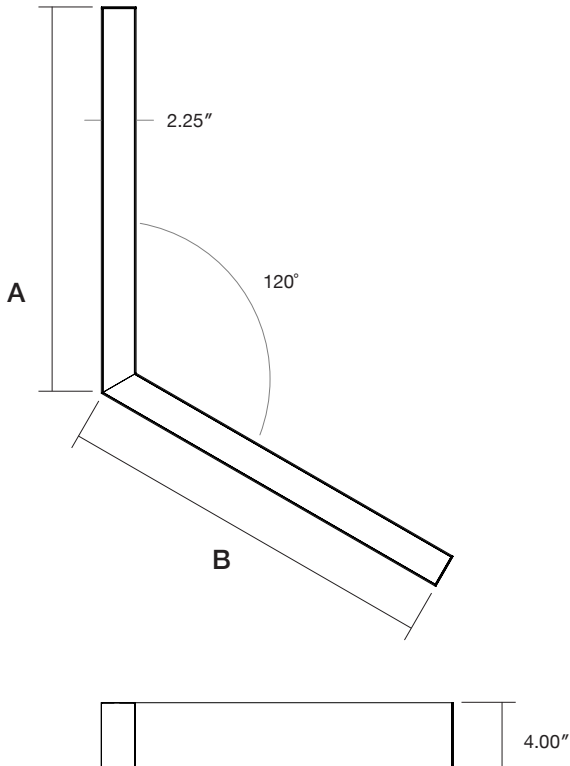

Standard
Frosted

Batwing

Dimensions

Model	A	B
2FT x 2FT	25"	25"
3FT x 3FT	37"	37"
4FT x 4FT	49"	49"

Mounting

Model	A	B
2FT x 2FT	22.5"	22.5"
3FT x 3FT	34.5"	34.5"
4FT x 4FT	46.5"	46.5"

Finish Options

Standard RAL Finishes