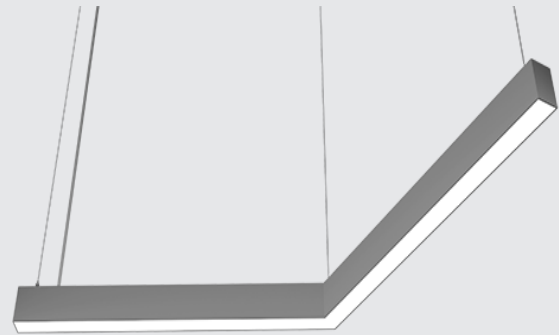

Fixture: _____ QTY: _____ Project : _____

Thinline L 120

Suspended Direct | Direct/Indirect

Architectural 120° L shaped luminaire. Pendant mounting. Direct and direct-indirect distribution options. Available in 3 sizes. 2.25" wide. Multiple finishes available. Dry and damp rated.

cULus Listed

Designed and manufactured in North America
5 Year Warranty

Performance

4000K - 120 Lm/W | 3500K - 116 Lm/W | 3000K - 112 Lm/W

Ordering Options

Sample Configuration: DTL L 120 - 2FT x 2FT - D 500 - I 500 - 90 - 4K - U - FR - FR - WH - AC - DIMOFF - N - 2 - N - 5 WIRE - CL - 6 - WH

Model	Size	Direct Lm/ft	Indirect Lm/ft	GRI	Color Temp	Voltage	Direct Lens
DTL L 120	2FT x 2FT	D 250	I 250	80	27K 2700K	U 120/277V	FR Frosted Flat
	3FT x 3FT	D 500	I 500	90	3K 3000K	H 347V	FRREG Frosted Regressed
	4FT x 4FT	D 750	I 750		35K 3500K		
	-Custom Sizes Available - Please Consult Factory	D 1000	I 1000		4K 4000K		
		D _____	I _____		5K 5000K		