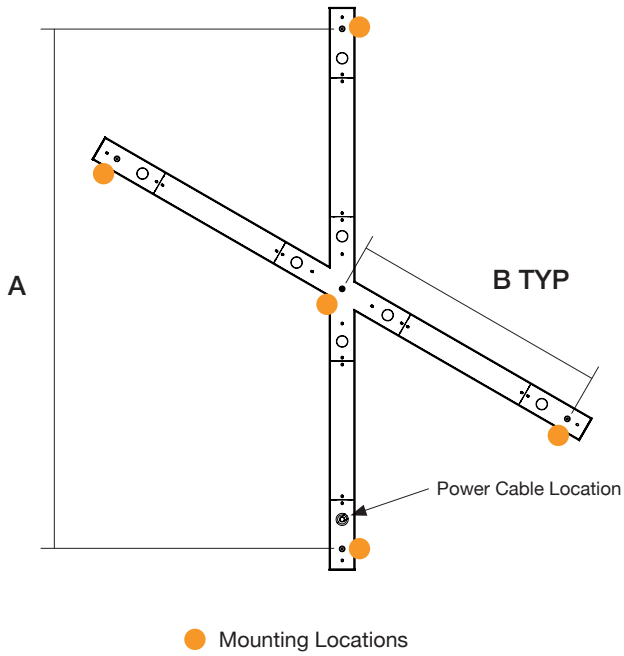

Standard
Frosted

Batwing

Dimensions

Model	A	B	C
4 x 2FT	48.71"	26.27"	43.28"
4 x 3FT	72.71"	37.27"	64.06"
4 x 4FT	96.71"	50.27"	84.85"

Mounting

Model	A	B
4 x 2FT	45.00"	22.50"
4 x 3FT	69.00"	34.50"
4 x 4FT	93.00"	46.50"