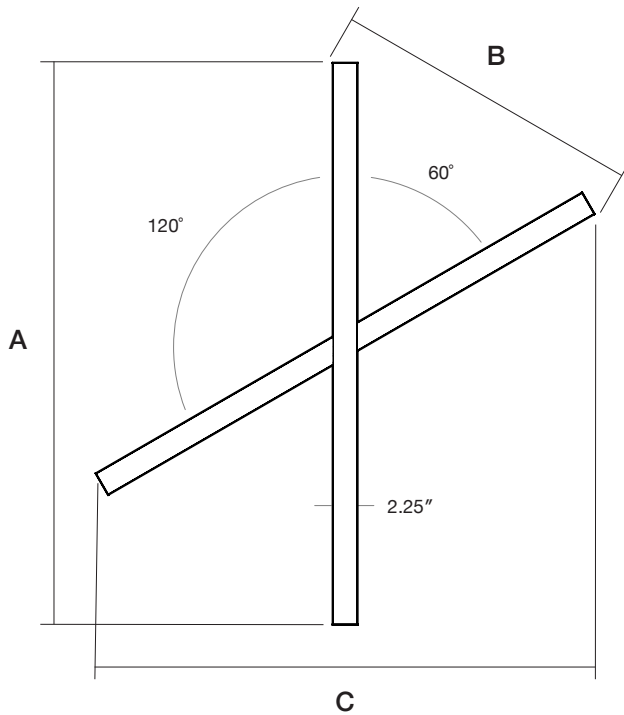

Standard
Frosted

Batwing

Dimensions

Model	A	B	C
4 x 2FT	48.71"	26.27"	43.28"
4 x 3FT	72.71"	37.27"	64.06"
4 x 4FT	96.71"	50.27"	84.85"

Mounting

Model	A	B
4 x 2FT	45.00"	22.50"
4 x 3FT	69.00"	34.50"
4 x 4FT	93.00"	46.50"