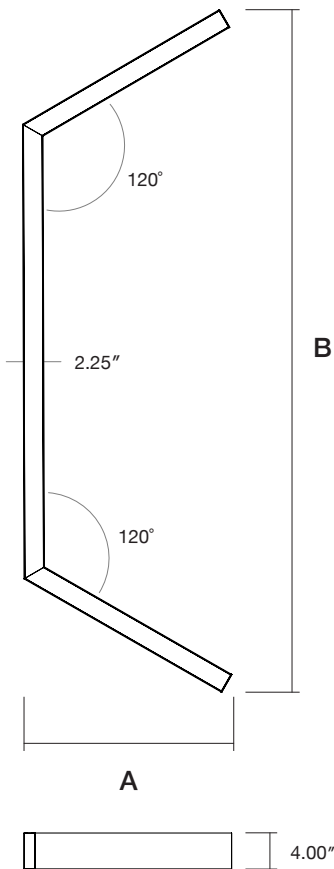

## Ordering Options

Sample Configuration: DTL U 120 - 2FT x 2FT - D 500 - I 500 - 90 - 4K - U - FR - FR - WH - AC - DIMOFF - N - 2 - N - 5 WIRE - CL - 6 - WH

Model	Size	Direct Lm/ft	Indirect Lm/ft	GRI	Color Temp	Voltage	Direct Lens
DTL U 120	4FT x 2FT	D 250	I 250	80	27K 2700K	U 120/277V	FR Frosted Flat
	6FT x 3FT	D 500	I 500	90	3K 3000K	H 347V	FRREG Frosted Regressed
	-Custom Sizes Available - Please Consult Factory	D 750	I 750		35K 3500K		
		D 1000	I 1000		4K 4000K		
		D _____ (custom up to 1200)	I _____ (custom up to 1200)		5K 5000K		

Frosted  
0.25" Regressed

Standard  
Frosted

Batwing

**Dimensions**

Model	A	B
4FT x 2FT	22.8"	74.8"
6FT x 3FT	33.2"	110.8"

Mounting

Model	A	B
4FT x 2FT	22.5"	48.5"
6FT x 3FT	34.5"	72.5"