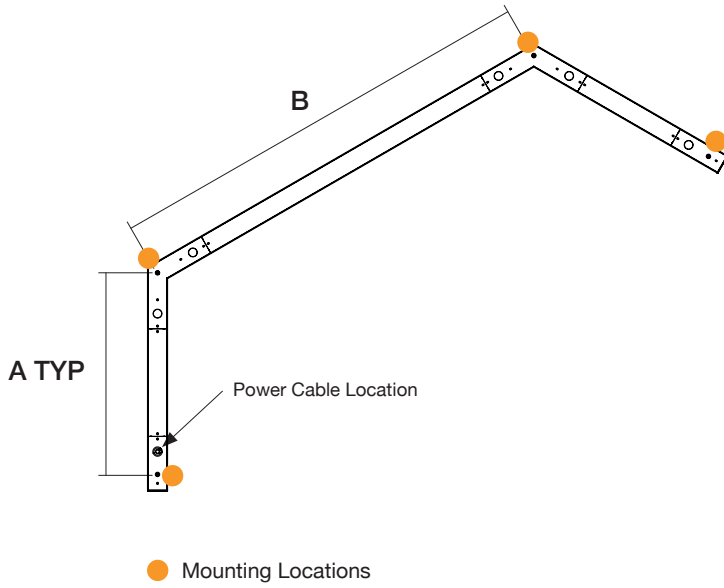

Frosted  
0.25" Regressed

Standard  
Frosted

Batwing

**Dimensions**

Model	A	B
4FT x 2FT	22.8"	74.8"
6FT x 3FT	33.2"	110.8"

Mounting

Model	A	B
4FT x 2FT	22.5"	48.5"
6FT x 3FT	34.5"	72.5"