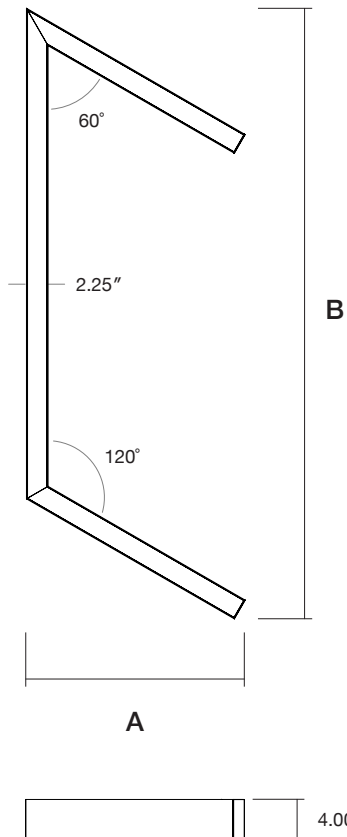

Fixture: _____ QTY: _____ Project : _____

Thinline Double U 120/60

Suspended Direct | Direct/Indirect

Architectural 120/60° U Shaped luminaire. Pendant mounting. Direct and direct-indirect distribution options. Available in 2 sizes. 2.25" wide. Multiple finishes available. Dry and damp rated.

Model	Size	Direct Lm/ft	Indirect Lm/ft	CRI	Color Temp	Voltage	Direct Lens
DTL U 120/60	4FT x 2FT	D 250	I 250	80	27K 2700K	U 120/277V	FR Frosted Flat
	6FT x 3FT	D 500	I 500	90	3K 3000K	H 347V	FRREG Frosted Regressed
	-Custom Sizes Available - Please Consult Factory	D 750	I 750		35K 3500K		
		D 1000	I 1000		4K 4000K		
		D _____	I _____		5K 5000K		
		(custom up to 1200)	(custom up to 1200)				

Frosted
0.25" Regressed

Standard
Frosted

Batwing

Dimensions

Model	A	B
4FT x 2FT	22.8"	51.1"
6FT x 3FT	33.2"	75.1"

Mounting

Model	A	B
4FT x 2FT	48.5"	22.5"
6FT x 3FT	72.5"	34.5"

Finish Options