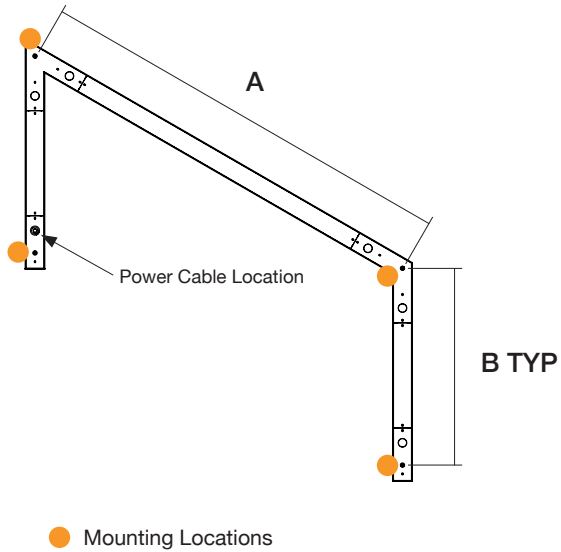

Frosted
0.25" Regressed

Standard
Frosted

Batwing

Dimensions

Model	A	B
4FT x 2FT	22.8"	51.1"
6FT x 3FT	33.2"	75.1"

Mounting

Model	A	B
4FT x 2FT	48.5"	22.5"
6FT x 3FT	72.5"	34.5"

Finish Options