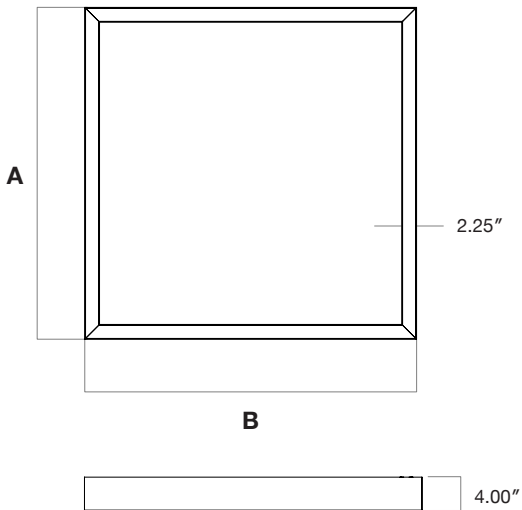

Standard  
Frosted Flat

Frosted  
0.25" Regressed

**Lens Options - Indirect Distribution**

Standard  
Frosted

Batwing

**Dimensions**

Model	A	B
2FT x 2FT	26.8"	26.8"
3FT x 3FT	38.8"	38.8"
4FT x 4FT	50.8"	50.8"

### Mounting

Model	A	B
2FT x 2FT	24.5"	24.5"
3FT x 3FT	36.5"	36.5"
4FT x 4FT	48.5"	48.5"