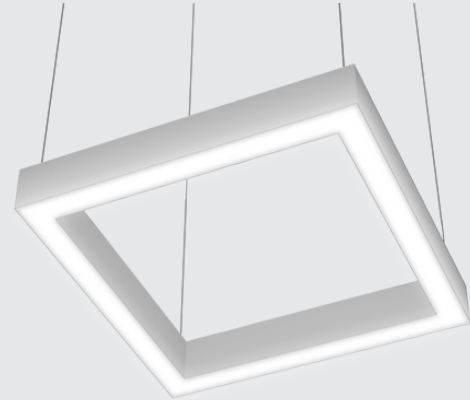

Fixture: _____ QTY: _____ Project : _____

Thinline Quad Suspended

Direct | Direct-Indirect

Architectural luminaire. Quad shaped design.. Pendant mounting.
Direct and Direct-Indirect distribution options. 3 standards sizes.
Additional sizes available. 2.25" wide. Multiple finishes.

cULus Listed

Designed and manufactured in North America.
5 Year Warranty.

Performance

4000K - 120 Lm/W | 3500K - 116 Lm/W | 3000K - 112 Lm/W

Ordering Options

Sample Configuration: DTL QUAD - 2FT x 2FT - D 500 - I 500 - 90 - 4K - U - FR - FR - WH - AC - DIMOFF - N - 2 - N - 5 WIRE - CL - 6 - WH

Model	Size	Direct Lm/ft	Indirect Lm/ft	CRI	Color Temp	Voltage	Direct Lens
DTL QUAD	2FT x 2FT	D 250	I 250	80	27K 2700K	U 120/277V	FR Frosted Flat
	3FT x 3FT	D 500	I 500	90	3K 3000K	H 347V	FRREG Frosted Regressed
	4FT x 4FT	D 750	I 750		35K 3500K		
		D 1000	I 1000		4K 4000K		
	-Custom Sizes Available - Please Consult Factory	D _____ (custom up to 1200)	I _____ (custom up to 1200)		5K 5000K		

DTL QUAD

Indirect Lens	Finish	Mounting	Driver	Controls
FR Frosted BATWING Batwing	WH White BLK Black GRY Grey CU Custom	AC Aircraft Cable 10' Std	DIMOFF 0-10V DIMOFF <i>Optional</i> DALI LUTRON SR ELDO Lutron Ecosystem Philips SR .1% ELDO (347 only 1-10 5%)	N None <i>Optional</i> DMX SNS Philips SNS 300 w/BLD & Daylight CLM Encelium CLM LG LG Dongle BT Bluetooth Mesh EN Enlighted Integral

Indirect Lens: Minimum size 2FT x 2FT

- Contact factory for custom finishes

AC

Circuits	Accessories	Wiring	Wire Color	Wire Length	Canopy Color
1 1 Circuit 2 2 Circuits	N None <i>Optional</i> 10kV 10kV Surge Protection EM Emergency Battery +GTD Generator Transfer Device	5 WIRE 5 Wire (std) <i>Optional</i> N 5 Leads 6 WIRE 6 Wire - Cable (EM - emergency battery option)	CL Clear <i>Optional</i> B Black W White	Length(Ft) - 6Ft Standard	WH White BLK Black CU Custom <i>- Consult factory for custom finishes</i>