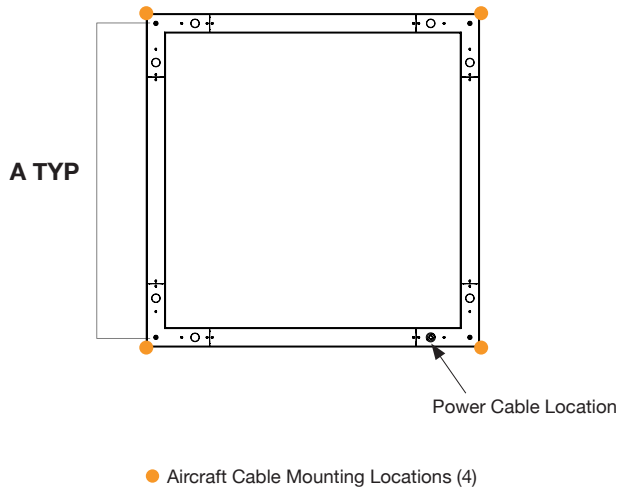

Mounting

Model	A	B
2FT x 2FT	24.5"	24.5"
3FT x 3FT	36.5"	36.5"
4FT x 4FT	48.5"	48.5"

Finish Options

Standard Finishes

Grey
RAL 7046
Sandtex

White
RAL 9003
Sandtex

Black
RAL 9004
Sandtex

Custom Finishes

Orange
RAL 2009
Sandtex

Green
RAL 6010
Sandtex

Blue
RAL 5012
Sandtex

Yellow
RAL 1037
Sandtex

Additional finishes - Please contact factory