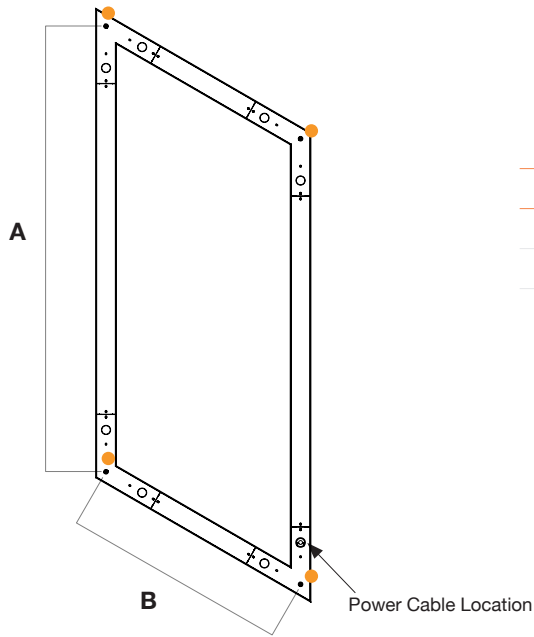

Standard
Frosted

Batwing

Dimensions

Model	A	B
4FT x 2FT	51.1"	23.5"
6FT x 3FT	75.1"	33.9"
8FT x 4FT	99.1"	44.3"

Note:
 4FT x 2FT - 1 Piece
 6FT x 3FT - 1 Piece
 8FT x 4FT - 2 Piece

Mounting

Model	A	B
4FT x 2FT	4.85"	24.5"
6FT x 3FT	72.5"	36.5"
8FT x 4FT	86.5"	48.5"