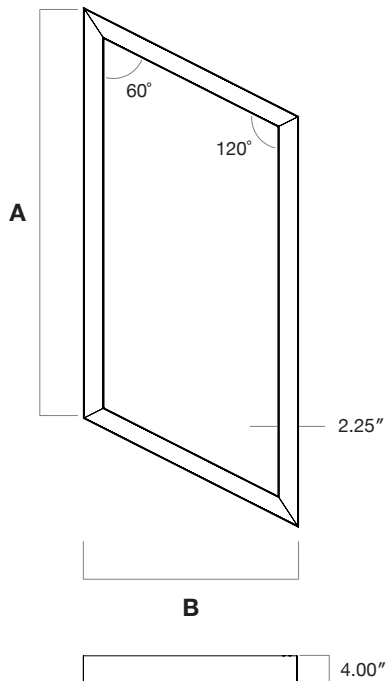

Standard
Frosted

Batwing

Dimensions

Model	A	B
4FT x 2FT	51.1"	23.5"
6FT x 3FT	75.1"	33.9"
8FT x 4FT	99.1"	44.3"

Note:
 4FT x 2FT - 1 Piece
 6FT x 3FT - 1 Piece
 8FT x 4FT - 2 Piece

Mounting

Model	A	B
4FT x 2FT	4.85"	24.5"
6FT x 3FT	72.5"	36.5"
8FT x 4FT	86.5"	48.5"