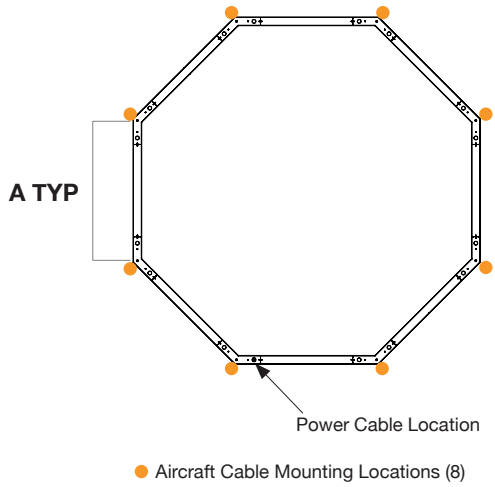

Mounting

Model	A
8 x 2FT	24.5"
8 x 3FT	36.5"
8 x 4FT	48.5"

Finish Options

Standard Finishes

Grey
RAL 7046
Sandtex

White
RAL 9003
Sandtex

Black
RAL 9004
Sandtex

Custom Finishes

Orange
RAL 2009
Sandtex

Green
RAL 6010
Sandtex

Blue
RAL 5012
Sandtex

Yellow
RAL 1037
Sandtex

Additional finishes - Please contact factory