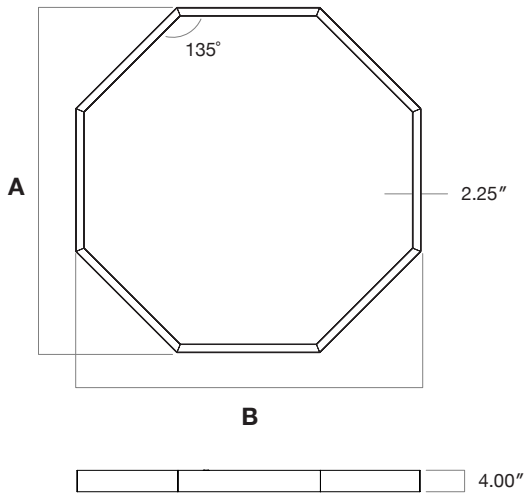

Standard
Frosted Flat

Frosted
0.25" Regressed

Lens Options - Indirect Distribution

Standard
Frosted

Batwing

Dimensions

Model	A	B
8 x 2FT	61.4"	61.4"
8 x 3FT	90.4"	90.4"
8 x 4FT	119.3"	119.3"

Note:

- 8 x 2FT - 1 Piece
- 8 x 3FT - 2 Piece
- 8 x 4FT - 4 Pieces

Mounting

Model	A
8 x 2FT	24.5"
8 x 3FT	36.5"
8 x 4FT	48.5"

Finish Options

Standard Finishes

Grey
RAL 7046
Sandtex

White
RAL 9003
Sandtex

Black
RAL 9004
Sandtex