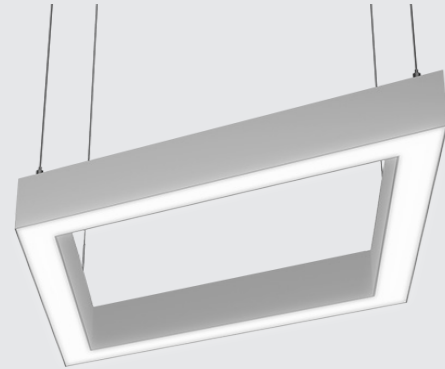

Fixture: _____ QTY: _____ Project : _____

Thinline Diamond Suspended

Direct | Direct-Indirect

Architectural luminaire. Diamond shaped design. Pendant mounting.
Direct and Direct-Indirect distribution options. 3 standards sizes.
Additional sizes available. 2.25" wide. Multiple finishes.

cULus Listed

Designed and manufactured in North America.
5 Year Warranty.

Performance

4000K - 120 Lm/W | 3500K - 116 Lm/W | 3000K - 112 Lm/W

Ordering Options

Sample Configuration: DTL DMND - 2FT x 2FT - D 500 - I 500 - 90 - 4K - U - FR - FR - WH - AC - DIMOFF - N - 2 - N - 5 WIRE - CL - 6 - WH

Model	Size	Direct Lm/ft	Indirect Lm/ft	CRI	Color Temp	Voltage	Direct Lens
DTL DMND	2FT x 2FT	D 250	I 250	80	27K 2700K	U 120/277V	FR Frosted Flat
	3FT x 3FT	D 500	I 500	90	3K 3000K	H 347V	FRREG Frosted Regressed
	4FT x 4FT	D 750	I 750		35K 3500K		
		D 1000	I 1000		4K 4000K		
		D _____	I _____		5K 5000K		
	-Custom Sizes Available - Please Consult Factory	(custom up to 1200)	(custom up to 1200)				