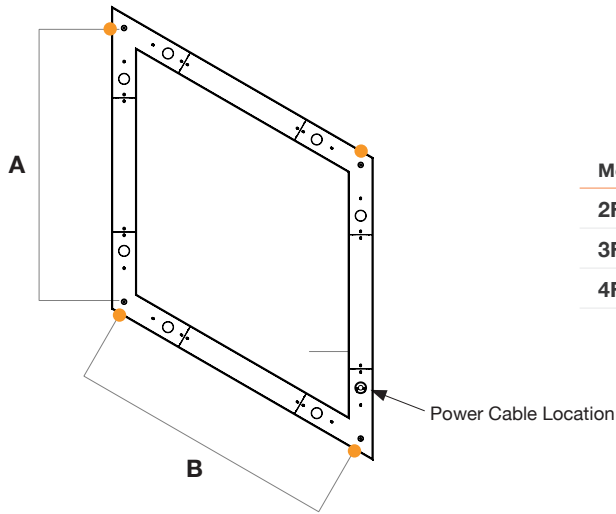

Standard
Frosted Flat

Frosted
0.25" Regressed

Lens Options - Indirect Distribution

Standard
Frosted

Batwing

Dimensions

Model	A	B
2FT x 2FT	27.1"	27.1"
3FT x 3FT	39.1"	39.1"
4FT x 4FT	51.1"	51.1"

Mounting