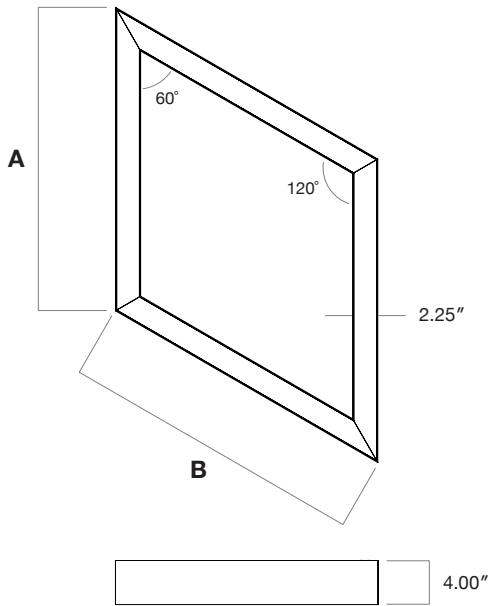

Standard
Frosted Flat

Frosted
0.25" Regressed

Lens Options - Indirect Distribution

Standard
Frosted

Batwing

Dimensions

Model	A	B
2FT x 2FT	27.1"	27.1"
3FT x 3FT	39.1"	39.1"
4FT x 4FT	51.1"	51.1"

Mounting