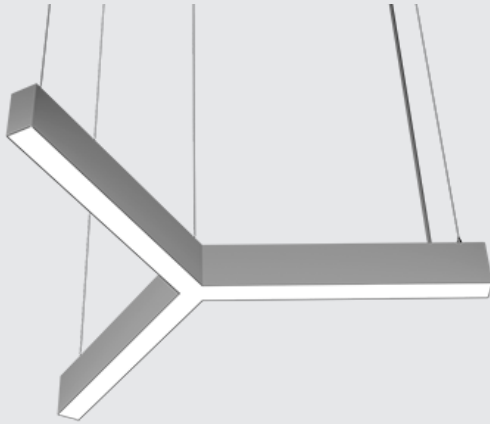

Date: _____ Fixture: _____

QTY: _____ Project: _____

Thinline Y 135

Suspended Direct-Indirect

Architectural luminaire. 135° Y Shaped fixture. Pendant mounting. Direct-Indirect distribution. Available in 3 sizes. 2.25" wide. Multiple finishes available. cULus Listed.

Designed and manufactured in North America. 5 Year Warranty.

Ordering Options

Model	Size	Direct Lm/ft	Indirect Lm/ft	CRI	Color Temp	Voltage	Direct Lens
DTL Y 135	3 x 2FT	D 250	I 250	80	27K 2700K	U 120/277V	FR Frosted
	3 x 3FT	D 500	I 500	90	3K 3000K	H 347V	FRREG Frosted Regressed
	3 x 4FT	D 750	I 750		35K 3500K		
		D 1000	I 1000		4K 4000K		
	Custom Sizes Available - Please Consult Factory	D _____ (custom up to 1200)	I _____ (custom up to 1200)		5K 5000K		

DTL Y 135

Indirect Lens	Finish	Mounting	Driver	Controls	Circuits
FR Frosted	GRY Grey	AC Aircraft Cable	DIMOFF 0-10 1% DIMOFF	N None	1 1 Circuit
BATWING Batwing	WH White	10' Std	LUTRON Lutron Ecosystem	DMX	2 2 Circuits
	BLK Black		SR Philips SR	SNS Philips SNS 300 w/BLD & Daylight	
<i>Indirect Lens: Minimum size 3FT x 2FT</i>	CU Custom		DALI	CLM Encelium CLM	
			ELDO .1% ELDO (347 only 1-10 5%)	LG LG Dongle	
				BT Bluetooth Mesh	
				EN Enlighted Integral	

AC

Accessories	Wiring	Wire Color	Wire Length	Canopy Color
N None	N None	G Grey	_____ FT (6FT Standard)	WH White
10kV 10kV Surge Protection	BFC3 3 Wire Cord Black	W White		BLK Black
EMBAT 6W 90 Min Battery	WFC3 3 Wire Cord White	B Black		CU Custom
	IN3 3 Wire Internal	C Clear		
	IN5 5 Wire Internal			
	CFC Architectural Cable - 5 Wire			
	BFC5 5 Wire Cord Black			
	WFC5 5 Wire Cord White			

Sample: DTL Y 135 - 3FT x 2FT - D 500 - I 500 - 90 - 4K - U - FR - GRY - AC - DIMOFF - N - 1 - N - N - G - 6 - WH