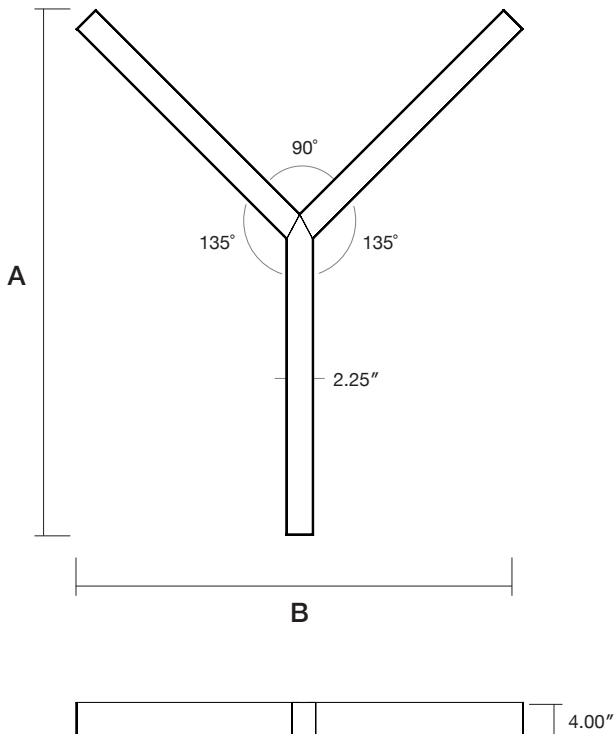

## Suspended Direct-Indirect

Architectural luminaire. 135° Y Shaped fixture. Pendant mounting. Direct-Indirect distribution. Available in 3 sizes. 2.25" wide. Multiple finishes available. cULus Listed.

Sample: DTL Y 135 - 3FT x 2FT - D 500 - I 500 - 90 - 4K - U - FR - GRY - AC - DIMOFF - N - 1 - N - N - G - 6 - WH

## Measurements

MODEL	A	B
3 x 2FT	42.36"	36.00"
3 x 3FT	67.19"	52.97"
3 x 4FT	89.35"	69.94"

## Mounting

MODEL	A	B	C
3 x 2FT	41.56"	31.82"	22.50"
3 x 3FT	63.75"	48.79"	34.50"
3 x 4FT	85.92"	65.76"	46.50"