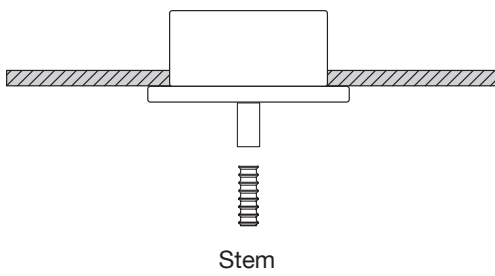

Dimensions

2': 24.2" 3': 36.2" 4': 48.2" 5': 60.2" 6': 72.2" 7': 84.2" 8': 96.2"

Actual Length = NOMINAL +.2"

Mounting

T-Bar

Aircraft Cable ACY

Drywall

Stem