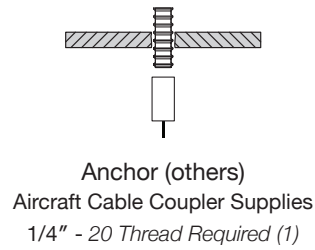

Dimensions

2': 24.2" 3': 36.2" 4': 48.2" 5': 60.2" 6': 72.2" 7': 84.2" 8': 96.2"

Actual Length = NOMINAL +.2"

Mounting

T-Bar

Aircraft Cable ACY

Drywall

Stem