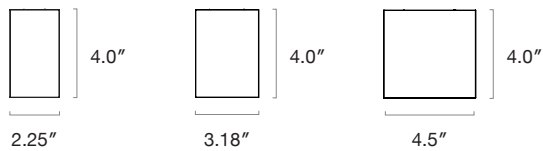

Performance

Model	Watts
4000K	120 Lm/W
3500K	116 Lm/W
3000K	112 Lm/W

Lens Options

Flat

Asymmetric

0.25" Regressed

0.5" Drop Lens

1.5" Drop Lens

Dimensions

2': 24.2" 3': 36.2" 4': 48.2" 5': 60.2" 6': 72.2" 7': 84.2" 8': 96.2"

Actual Length = NOMINAL +.2"

Mounting

T-Bar

Aircraft Cable ACY

Drywall

Stem