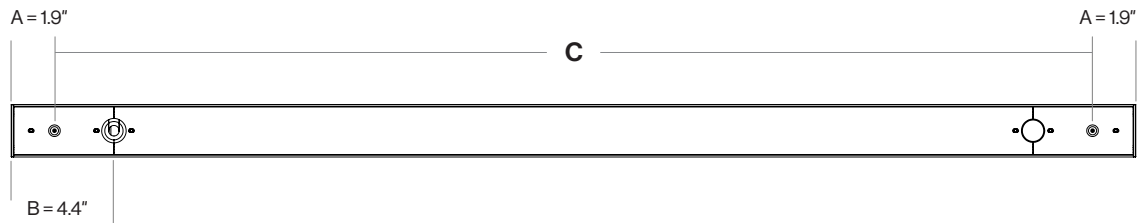

Mounting Locations

Thinline Model	Mounting Lengths - C
DTL 2	20.5"
DTL 3	32.5"
DTL 4	44.5"
DTL 5	56.5"
DTL 6	68.5"
DTL 7	80.5"
DTL 8	92.5"

Finish Options

Standard Finishes

Grey
RAL 7046
Sandtex

White
RAL 9003
Sandtex

Black
RAL 9004
Sandtex

Custom Finishes

Orange
RAL 2009
Sandtex

Green
RAL 6010
Sandtex

Blue
RAL 5012
Sandtex

Yellow
RAL 1037
Sandtex

Additional finishes - Please contact factory