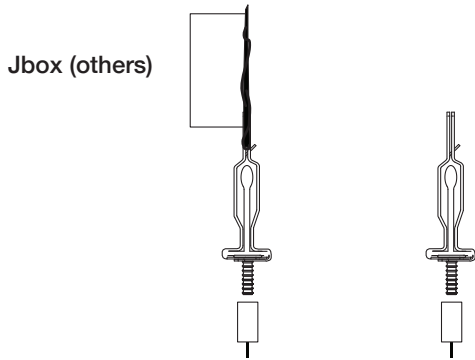

Dimensions

2': 24.2" 3': 36.2" 4': 48.2" 5': 60.2" 6': 72.2" 7': 84.2" 8': 96.2"

Actual Length = NOMINAL +.2"

Mounting

T-Bar

Aircraft Cable ACY

Drywall

Stem