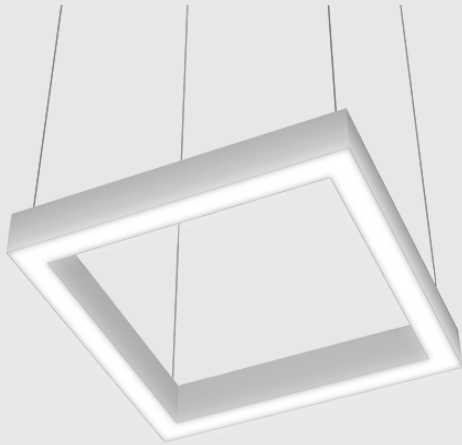

Date: _____ Fixture: _____

QTY: _____ Project: _____

Thinline Quad

Suspended Direct | Direct-Indirect

Architectural luminaire. Quad shaped design.. Pendant mounting. Direct and Direct-Indirect distribution options. 3 standards sizes. Additional sizes available. 2.25" wide. Multiple finishes. cULus Listed.

Designed and manufactured in North America. 5 Year Warranty.

Ordering Options

Model	Size	Direct Lm/ft	Indirect Lm/ft	CRI	Color Temp	Voltage	Direct Lens
DTL QUAD	2FT x 2FT	D 250	I 250	80	27K 2700K	U 120/277V	FR Frosted
	3FT x 3FT	D 500	I 500	90	3K 3000K	H 347V	FRREG Frosted Regressed
	4FT x 4FT	D 750	I 750		35K 3500K		
		D 1000	I 1000		4K 4000K		
	Custom Sizes Available - Please Consult Factory	D _____ (custom up to 1200)	I _____ (custom up to 1200)		5K 5000K		

Performance

Model	Lm/W
4000K	120 Lm/W
3500K	116 Lm/W
3000K	112 Lm/W

Dimensions

MODEL	A	B
2FT x 2FT	26.8"	26.8"
3FT x 3FT	38.8"	38.8"
4FT x 4FT	50.8"	50.8"

Mounting

MODEL	A	B
2FT x 2FT	24.5"	24.5"
3FT x 3FT	36.5"	36.5"
4FT x 4FT	48.5"	48.5"