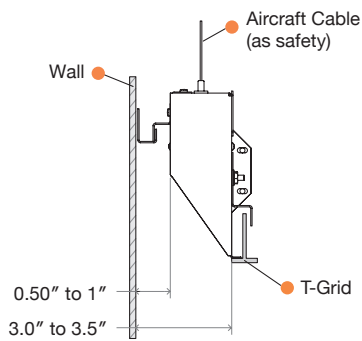

Mounting

T-Grid