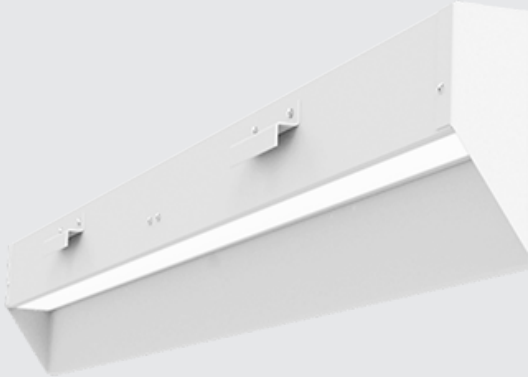

Date: _____ Fixture: _____

QTY: _____ Project: _____

Thinline 2.25 Recessed Perimeter

Architectural luminaire. Recessed perimeter lighting. Aluminum housing. Continuous runs and lit corner options. cULus Listed.

Designed and manufactured in North America. 5 Year Warranty.

Ordering Options

| Model | Continuous Run | Direct Lm/ft | CRI | Color Temp | Voltage | Lens | Finish |
|--------|--|--|----------|---|----------------------|------------|----------|
| DTL PR | CR _____ (please specify lengths) Min 2Ft - Available in 6in increments - Unibody up to 8Ft | D 250 D 500 D 750 D 1000 D _____ (custom up to 1200) | 80 90 | 3K 3000K 35K 3500K 4K 4000K 5K 5000K | U 120/277V H 347V | FR Frosted | WH White |
| DTL PR | | | | | | FR | WH |