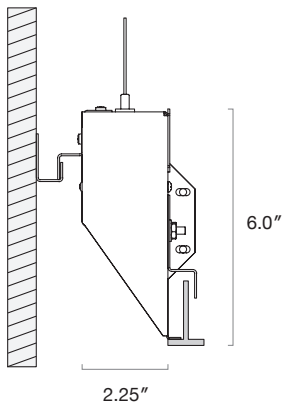

Sample Configuration: DTL PR - 8 - D500 - 4K - U - FR - WH - SPK - BFC - N - 0 - 0

LED

L90 > 70,000
 Samsung 301 3 McAdam Binning
 4000K 120 Lm/W
 3500K 98%
 3000K 96%
 90 CRI 85%

Performance

| Model | Watts |
|-------|----------|
| 4000K | 120 Lm/W |
| 3500K | 116 Lm/W |
| 3000K | 112 Lm/W |

Dimensions

Mounting

T-Grid

Spackle Flange

No Flange