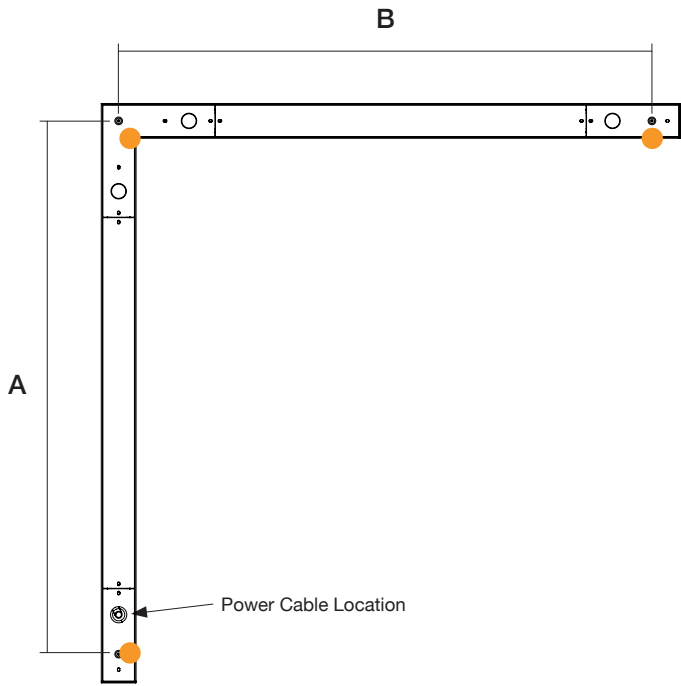

Sample: DTL L 90 - 4FT x 4FT - D 500 - I 500 - 90 - 4K - U - FR - GRY - AC - DIMOFF - N - 1 - N - N - G - 6 - WH

LED

L90 > 70,000
 Samsung 301 3 McAdam Binning
 4000K 120 Lm/W
 3500K 98%
 3000K 96%
 90 CRI 85%

Performance

Model	Lm/W
4000K	120 Lm/W
3500K	116 Lm/W
3000K	112 Lm/W

Dimensions

MODEL	A	B
2FT x 2FT	25.48"	25.48"
3FT x 3FT	37.48"	37.48"
4FT x 4FT	49.48"	49.48"

Mounting

MODEL	A	B
2FT x 2FT	22.50"	22.50"
3FT x 3FT	34.50"	34.50"
4FT x 4FT	46.50"	46.50"