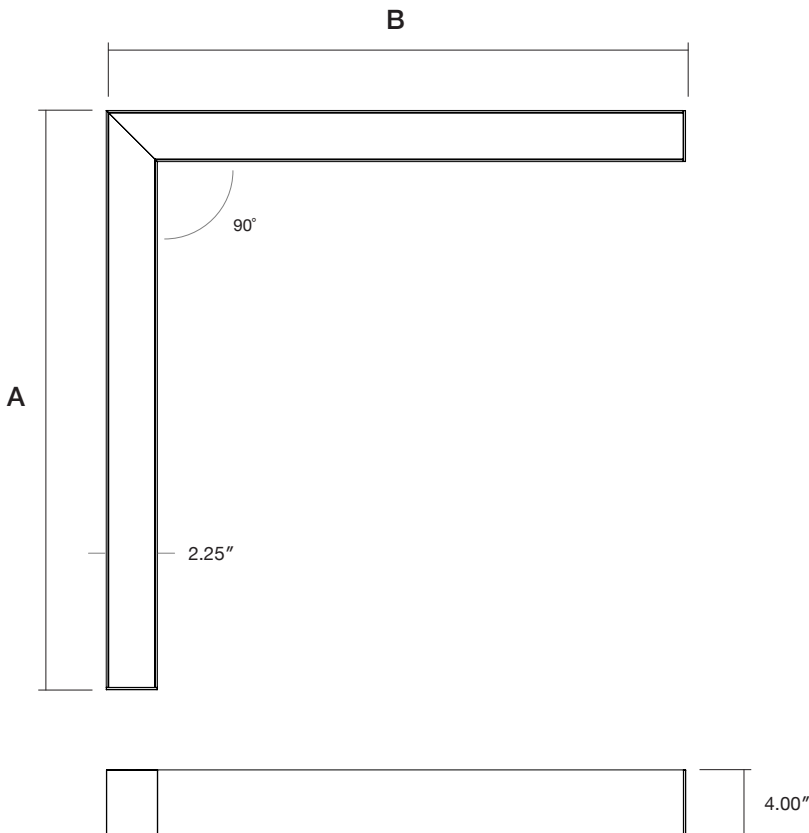

Sample: DTL L 90 - 4FT x 4FT - D 500 - I 500 - 90 - 4K - U - FR - GRY - AC - DIMOFF - N - 1 - N - N - G - 6 - WH

LED

L90 > 70,000
 Samsung 301 3 McAdam Binning
 4000K 120 Lm/W
 3500K 98%
 3000K 96%
 90 CRI 85%

Performance

Model	Lm/W
4000K	120 Lm/W
3500K	116 Lm/W
3000K	112 Lm/W

Dimensions

MODEL	A	B
2FT x 2FT	25.48"	25.48"
3FT x 3FT	37.48"	37.48"
4FT x 4FT	49.48"	49.48"

Mounting

MODEL	A	B
2FT x 2FT	22.50"	22.50"
3FT x 3FT	34.50"	34.50"
4FT x 4FT	46.50"	46.50"