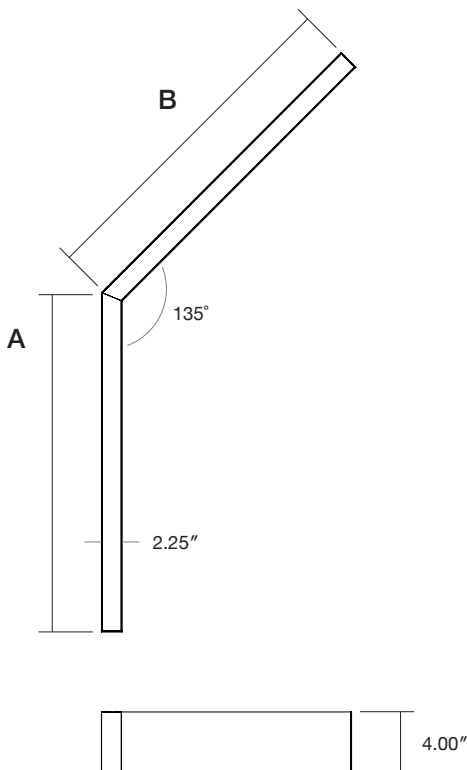

Date: _____ Fixture: _____

QTY: _____ Project: _____

Thinline L 135

Suspended Direct-Indirect

Architectural luminaire. 135° L Shaped fixture. Pendant mounting. Direct-Indirect distribution. Available in 3 sizes. 2.25" wide. Multiple finishes available. cULus Listed.

Designed and manufactured in North America. 5 Year Warranty.

Ordering Options

Model	Size	Direct Lm/ft	Indirect Lm/ft	CRI	Color Temp	Voltage	Direct Lens
DTL L 135	2FT x 2FT	D 250	I 250	80	27K 2700K	U 120/277V	FR Frosted
	3FT x 3FT	D 500	I 500	90	3K 3000K	H 347V	FRREG Frosted Regressed
	4FT x 4FT	D 750	I 750		35K 3500K		
		D 1000	I 1000		4K 4000K		
	Custom Sizes Available - Please Consult Factory	D _____ (custom up to 1200)	I _____ (custom up to 1200)		5K 5000K		

Sample: DTL L 135 - 4FT x 4FT - D 500 - I 500 - 90 - 4K - U - FR - GRY - AC - DIMOFF - N - 1 - N - N - G - 6 - WH

LED

L90 > 70,000
 Samsung 301 3 McAdam Binning
 4000K 120 Lm/W
 3500K 98%
 3000K 96%
 90 CRI 85%

Performance

Model	Lm/W
4000K	120 Lm/W
3500K	116 Lm/W
3000K	112 Lm/W

Measurements

MODEL	A	B
2FT x 2FT	24.82"	24.82"
3FT x 3FT	36.82"	36.82"
4FT x 4FT	48.82"	48.82"

Mounting

MODEL	A	B
2FT x 2FT	22.50"	22.50"
3FT x 3FT	34.50"	34.50"
4FT x 4FT	46.50"	46.50"