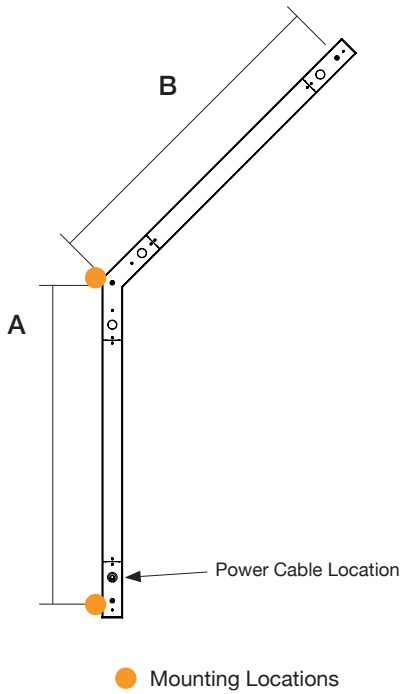

Performance

Model	Lm/W
4000K	120 Lm/W
3500K	116 Lm/W
3000K	112 Lm/W

Measurements

MODEL	A	B
2FT x 2FT	24.82"	24.82"
3FT x 3FT	36.82"	36.82"
4FT x 4FT	48.82"	48.82"

Mounting

MODEL	A	B
2FT x 2FT	22.50"	22.50"
3FT x 3FT	34.50"	34.50"
4FT x 4FT	46.50"	46.50"