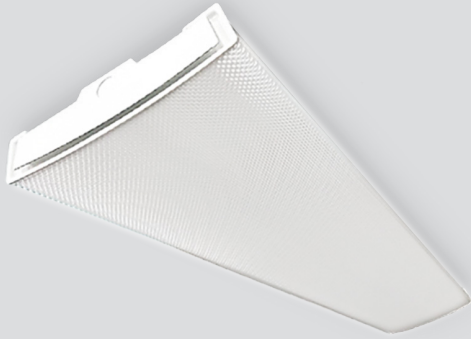

Date: _____ Fixture: _____

QTY: _____ Project: _____

Del Wrap Surface Mount Wrap Around

LED wrap around fixture. Steel construction. Curved prismatic diffuser. Low maintenance and easy installation. Minimal lamp image.

Designed and manufactured in North America. cULus listed.

Designed and manufactured in North America. 5 Year Warranty

Ordering Options

Model	Watts	CRI	Color Temp	Voltage	Lens	Finish	Width	Accessories
DEL WRAP	20	80	3K 3000K	U 120/277V	PR Prismatic Lens	WH White	10 10"	N None
	30	90	35K 3500K	H 347V				OCC Occupancy Sensor (on/off)
	40		4K 4000K					10kV 10kV Surge Protection
	60		5K 5000K					
DEL WRAP					PR	WH	10	

Sample Configuration: Del Wrap - 20 - 80 - 4K - U - PR - WH - 10 - N - N

Note: For custom configurations please contact factory

Product Specifications

Efficacy:	Up to 153 Lm/W
CRI	80 90
Color Temperature:	3000K, 3500K, 4000K, 5000K
Lumen Maintenance:	100,000+ Life Hours (L70)
Voltage:	120/277V 347V
Operating Temperature:	-40°C to +40°C -40°F to +104°F
Controls:	0-10V Dimming
Mounting:	Surface Mounting
Accessories:	Occupancy Sensor (on/off), 10kV Surge Protection