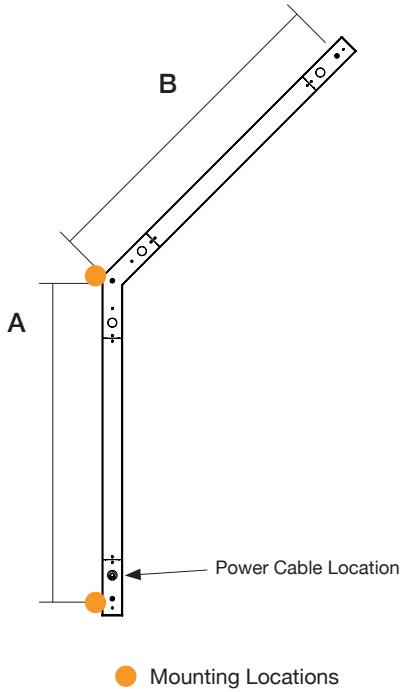

Performance

Model	Lm/W
4000K	120 Lm/W
3500K	116 Lm/W
3000K	112 Lm/W

Measurements

MODEL	A	B
2FT x 2FT	24.82"	24.82"
3FT x 3FT	36.82"	36.82"
4FT x 4FT	48.82"	48.82"

Mounting

MODEL	A	B
2FT x 2FT	22.50"	22.50"
3FT x 3FT	34.50"	34.50"
4FT x 4FT	46.50"	46.50"