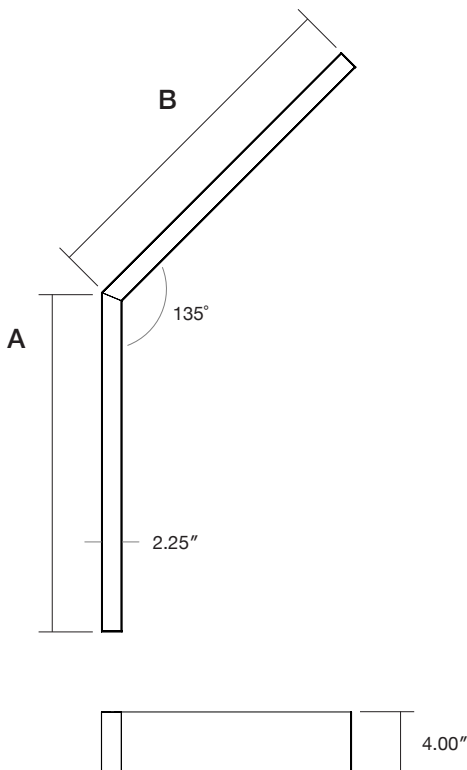

Date: _____ Fixture: _____

QTY: _____ Project: _____

Thinline L 135

Suspended Direct-Indirect

Architectural luminaire. 135° L Shaped fixture. Pendant mounting. Direct-Indirect distribution. Available in 3 sizes. 2.25" wide. Multiple finishes available. Designed and manufactured in North America. 10 Year Warranty.

Ordering Options

Model	Size	Direct Lm/ft	Indirect Lm/ft	CRI	Color Temp	Voltage	Direct Lens
DTL L 135	2FT x 2FT	D 250	I 250	80	27K 2700K	U 120/277V	FR Frosted
	3FT x 3FT	D 500	I 500	90	3K 3000K	H 347V	FRREG Frosted Regressed
	4FT x 4FT	D 750	I 750		35K 3500K		
		D 1000	I 1000		4K 4000K		
	Custom Sizes Available - Please Consult Factory	D _____ (custom up to 1200)	I _____ (custom up to 1200)		5K 5000K		

Sample: DTL L 135 - 4FT x 4FT - D 500 - I 500 - 90 - 4K - U - FR - GRY - AC - DIMOFF - N - 1 - N - N - G - 6 - WH

LED

L90 > 70,000
 Samsung 301 3 McAdam Binning
 4000K 120 Lm/W
 3500K 98%
 3000K 96%
 90 CRI 85%

Performance

Model	Lm/W
4000K	120 Lm/W
3500K	116 Lm/W
3000K	112 Lm/W

Measurements

MODEL	A	B
2FT x 2FT	24.82"	24.82"
3FT x 3FT	36.82"	36.82"
4FT x 4FT	48.82"	48.82"

Mounting

MODEL	A	B
2FT x 2FT	22.50"	22.50"
3FT x 3FT	34.50"	34.50"
4FT x 4FT	46.50"	46.50"