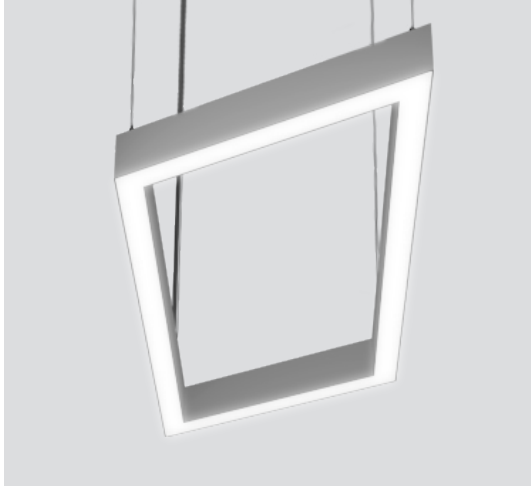

## Thinline Parallelogram

### Suspended Direct

Architectural luminaire. Parallelogram shaped design. 2 sizes available. 2.25" wide. Pendant mounting. Multiple finishes. Designed and manufactured in North America. 10 Year Warranty.