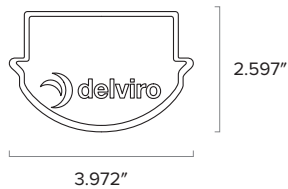

Dimensions

Specifications subject to change without notice.