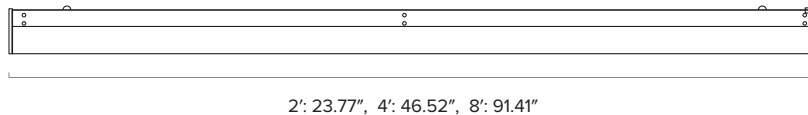

Dimensions

Specifications subject to change without notice.