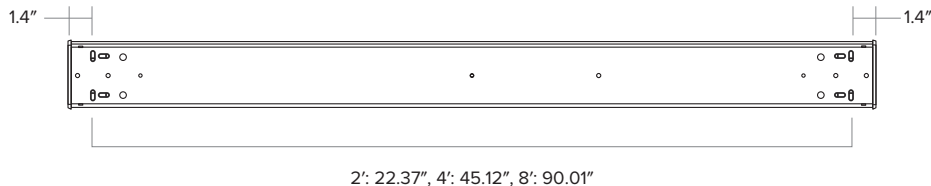

Dimensions

Specifications subject to change without notice.