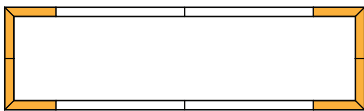

10YR
WARRANTY

Lit Corner Hubs

Lit Corner 90°

Lit Corner 135°

T-Hub

Y-Hub

X-Hub

**** Custom Available ****

Lit Corner Hubs - Shapes

Sample Configurations

Lit Corner Hub 90°

Lit Corner Hub 90°

Lit Corner Hub 90° & Lit Corner Hub 135°

Lit Corner Hub 90°

Lit Corner Hub 90°

Lit Corner Hub 135°

Lit Corner T-Hub

Lit Corner X-Hub

Lit Corner Y-Hub