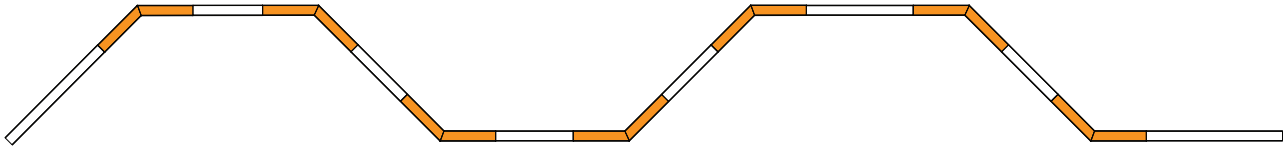

Lit Corner Hubs - Shapes

Sample Configurations

Lit Corner Hub 90°

Lit Corner Hub 90°

Lit Corner Hub 90° & Lit Corner Hub 135°

Lit Corner Hub 90°

Lit Corner Hub 90°

Lit Corner Hub 135°

Lit Corner T-Hub

Lit Corner X-Hub

Lit Corner Y-Hub