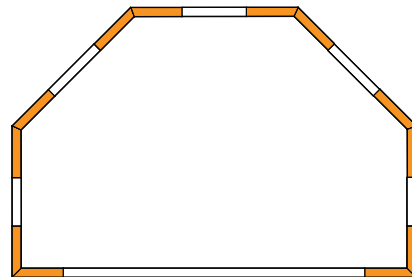

10YR
WARRANTY

Lit Corner Hubs

Lit Corner 90°

Lit Corner 135°

T-Hub

Y-Hub

X-Hub

**** Custom Available ****

Lit Corner Hubs - Shapes

Sample Configurations

Lit Corner Hub 90°

Lit Corner Hub 90°

Lit Corner Hub 90° & Lit Corner Hub 135°

Lit Corner Hub 90°

Lit Corner Hub 90°

Lit Corner Hub 135°

Lit Corner T-Hub

Lit Corner X-Hub

Lit Corner Y-Hub