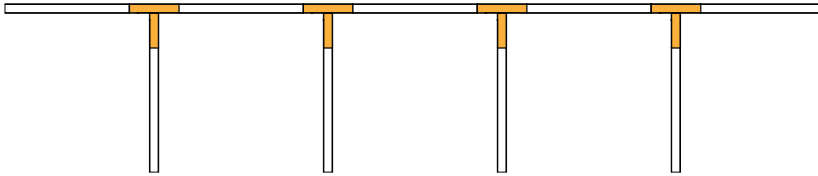

10YR
WARRANTY

Lit Corner Hubs

Lit Corner 90°

Lit Corner 135°

T-Hub

Y-Hub

X-Hub

**** Custom Available ****

Lit Corner Hubs - Shapes

Sample Configurations

Lit Corner Hub 90°

Lit Corner Hub 90°

Lit Corner Hub 90° & Lit Corner Hub 135°

Lit Corner Hub 90°

Lit Corner Hub 90°

Lit Corner Hub 135°

Lit Corner T-Hub

Lit Corner X-Hub

Lit Corner Y-Hub