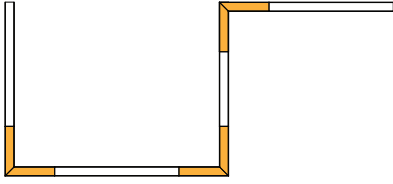

10YR
WARRANTY

Lit Corner Hubs

Lit Corner 90°

Lit Corner 135°

T-Hub

Y-Hub

X-Hub

**** Custom Available ****

Lit Corner Hubs - Shapes

Sample Configurations

Lit Corner Hub 90°

Lit Corner Hub 90°

Lit Corner Hub 90° & Lit Corner Hub 135°

Lit Corner Hub 90°

Lit Corner Hub 90°

Lit Corner Hub 135°

Lit Corner T-Hub

Lit Corner X-Hub

Lit Corner Y-Hub