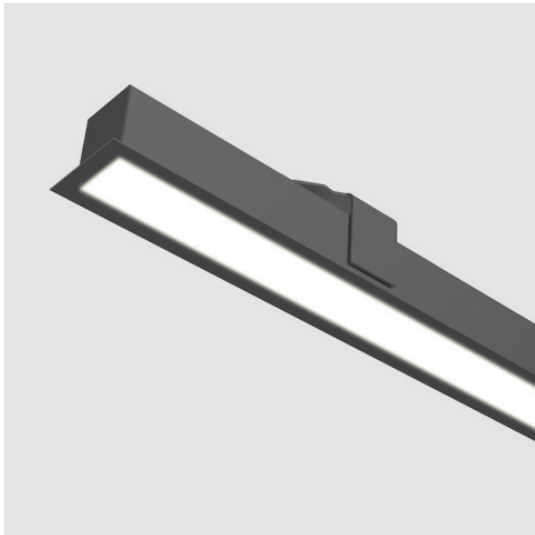

DLC on Some Linear Models

Date: _____ Fixture: _____

QTY: _____ Project: _____

Thinline 2.25

Recessed with Trim
Multiple Lens and Customizations Available

Architectural luminaire. Recessed mounting. Slim contemporary design. Continuous runs with lit corners available. L90 > 70K Hours. Designed and manufactured in North America. 10 Year Warranty.

Performance

Color Temp	Lm/W
4000K	120 Lm/W
3500K	116 Lm/W
3000K	112 Lm/W

Ordering Options

MODEL	LENGTH	DIR LUMENS	CRI	COLOR TEMP	VOLTAGE	LENS	FINISH
DTL RECTR 2.25	CR _____ - Min 2' - Available in 6" increments - Unibody, up to 8'	D 250 D 500 D 750 D 1000 D _____ Custom Up to 1200	80 90	27K 2700K 3K 3000K 35K 3500K 4K 4000K 5K 5000K BIOS	U 120/277V H 347V	FR Frosted FRREG Frosted Regressed ASY Asymmetric .5" FR DROP 1.5" FR DROP	WH White CU Custom