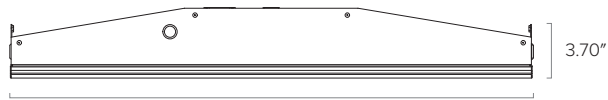

Accessories

Gasketed and Conformal Coated, Dimming, Wire Accessible, 10kV Surge Protection

Output Performance

Model	Watts	Lm/W	Lumens
TitanHB 80c	75.8	144	11,057
TitanHB 120c	111.7	153	17,312
TitanHB 160c	156	146	22,725
TitanHB 240c	223	149	33,346
TitanHB 320c	296	148	43,595
TitanHB 480c	444	154	68,620

Specifications subject to change without notice.

Dimensions

A

B
C

C

Models	Nominal Length	Width	Width
	A	B	C
Titan HB 80	24"	6.654"	
Titan HB 120	36"	6.654"	
Titan HB 160	47.5"	6.654"	
Titan HB 240	36"		12.60"
Titan HB 320	47.5"		12.60"
Titan HB 480	47.5"		27.22"