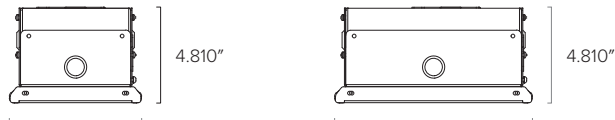

Accessories

Gasketed and Conformal Coated, Dimming, Wire Accessible, 10kV Surge Protection

Output Performance

Model	Watts	Lm/W	Lumens
TitanHB 80c	75.8	144	11,057
TitanHB 120c	111.7	153	17,312
TitanHB 160c	156	146	22,725
TitanHB 240c	223	149	33,346
TitanHB 320c	296	148	43,595
TitanHB 480c	444	154	68,620

Specifications subject to change without notice.

Dimensions

A

B
C

C

Models	Nominal Length	Width	Width
	A	B	C
Titan HB 80	24"	6.654"	
Titan HB 120	36"	6.654"	
Titan HB 160	47.5"	6.654"	
Titan HB 240	36"		12.60"
Titan HB 320	47.5"		12.60"
Titan HB 480	47.5"		27.22"