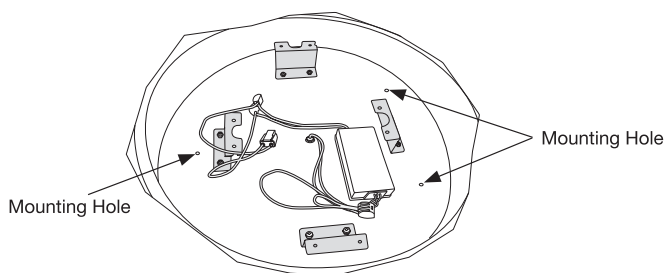

Mounting Holes
#10 or #12 Screws