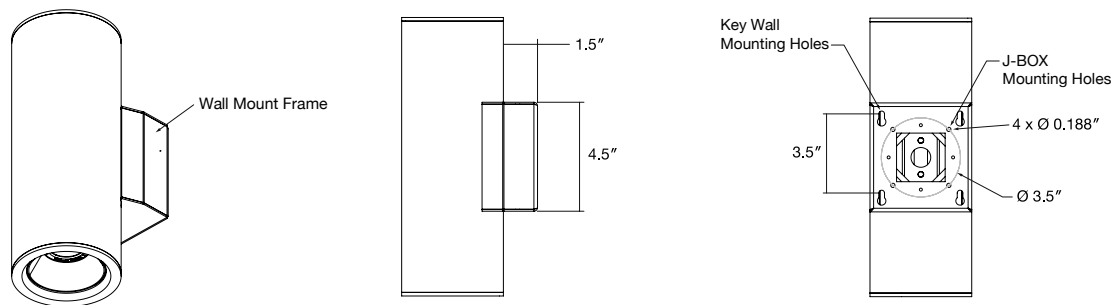

Mounting Options