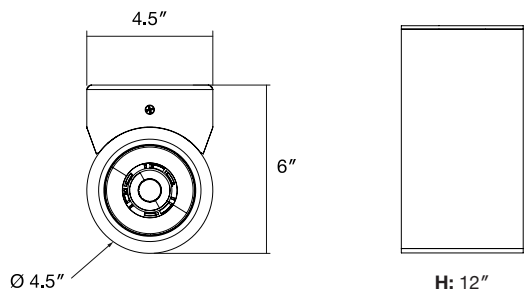

Dimensions