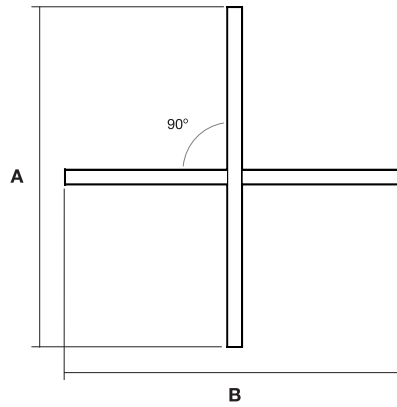

Distribution/Lens Options

Direct Distribution

Lambertian
Frosted Flat Lens

Lambertian
0.375" Frosted
Regressed Lens

Indirect Distribution

Lambertian
Frosted Lens

Batwing
Frosted Lens

Width/Height

W: 2.25"
H: 4.0"

Models: Dimensions

X 60

| Model | A | B | C |
|--------|-------|-------|-------|
| 4 x 2' | 48.7" | 26.3" | 43.3" |
| 4x 3' | 48.7" | 37.3" | 64.1" |
| 4 x 4' | 48.7" | 50.3" | 84.9" |

X 90