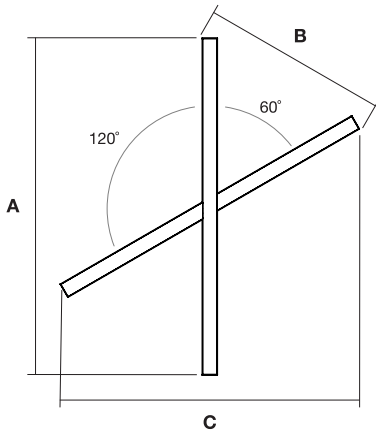

Distribution/Lens Options

Direct Distribution

Lambertian
Frosted Flat Lens

Lambertian
0.375" Frosted
Regressed Lens

Indirect Distribution

Lambertian
Frosted Lens

Batwing
Frosted Lens

Width/Height

W: 2.25"
H: 4.0"

Models: Dimensions

X 60

| Model | A | B | C |
|--------|-------|-------|-------|
| 4 x 2' | 48.7" | 26.3" | 43.3" |
| 4x 3' | 48.7" | 37.3" | 64.1" |
| 4 x 4' | 48.7" | 50.3" | 84.9" |

X 90