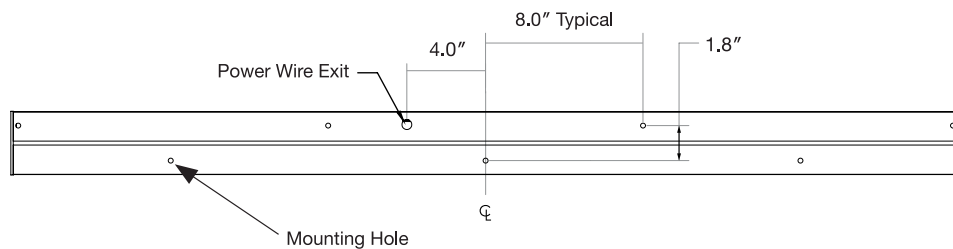

Mounting

Surface

1/4"-20 Thread Required

Wall Mount

1/4"-20 Thread Required