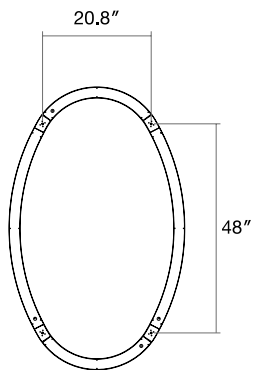

Model	Size	Direct Lm/Ft	Indirect Lm/Ft	CRI	Color Temp	Voltage
DTL CURVE ELLIPSE SD D DTL CURVE ELLIPSE SD DI	5x3 7x4	D 250 (min) - D 1200 (max)	I 250 (min) - I 1200 (max)	80 90	27K - 2700K 3K - 3000K 35K - 3500K 4K - 4000K 5K - 5000K	U - 120/277V H - 347V
SD D - Suspended Direct SD DI - Suspended Direct-Indirect						

Wire Color	Wire Length	Canopy Finish		
CL - Clear Optional B - Black W - White	Length _____ 6' Standard	WH - White BLK - Black CU - Custom* Note: Please contact factory for custom finishes		

Dimensions

DTL Ellipse 5x3

DTL Ellipse 7x4

Distribution/Lens Options

Direct/Indirect Distribution

Lambertian
Direct: Frosted Flat Lens

Lambertian
Indirect: Frosted Flat Lens

Distribution/Lens Options

Direct/Indirect Distribution

Lambertian
Direct: Frosted Flat
Lens

Lambertian
Indirect: Frosted Flat
Lens

Mounting Options

Ø 4.5"
Power Feed

Ø 2"
Non Power Feed

Aircraft Cable Canopy / Drywall Anchor

Mounting Locations

DTL Ellipse 5x3