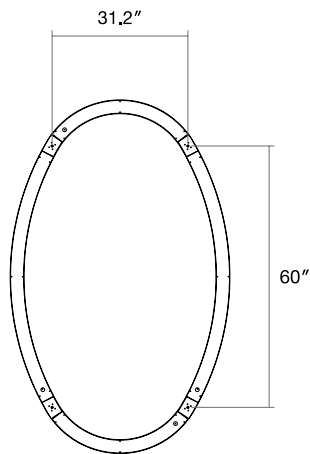

DTL Ellipse 7x4