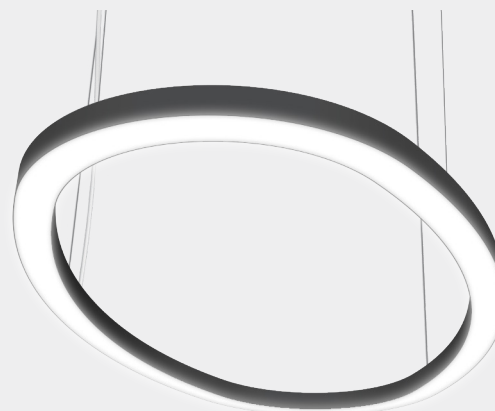

Date	Fixture	Project	Quantity
------	---------	---------	----------

DTL Curve Ellipse

Suspended

Features

- Architectural luminaire
- Elliptical shaped design
- 2 size options
- Pendant mounting
- Direct, direct/indirect light distribution options
- Multiple finishes
- Dry and damp rated for indoor applications
- Designed and Manufactured in North America
- 5 Year Warranty

Specifications

Construction

Aluminum Extruded Body
Powder Coated Finish

Sizes

5' x 3'
7' x 4'

Dimensions: WxLxH | Cross Section

5 x 3: 36.8" x 63.2" x 4" | 3.18"
7 x 4: 50" x 81.2" x 4" | 3.18"

LED