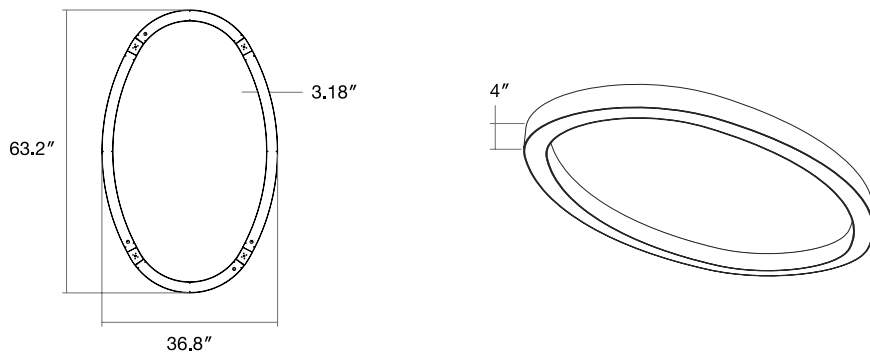

Dimensions

DTL Ellipse 5x3

DTL Ellipse 7x4