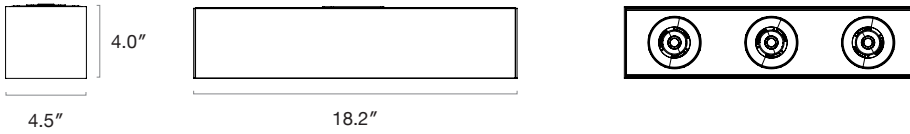

| Model | Watts | CCT | CRI | Lm/W | Delivered Lumens |
|------------|-------|-------|-----|------|------------------|
| DEL SPL 15 | 16.3 | 2700K | 80 | 151 | 2,474 |
| | 16.3 | 3000K | 80 | 161 | 2,628 |
| | 16.3 | 3500K | 80 | 165 | 2,690 |
| | 16.3 | 4000K | 80 | 166 | 2,706 |
| | 16.3 | 5000K | 80 | 167 | 2,737 |

Spot Beam

20° Spot Beam

30° Medium Beam

50° Wide Beam

Dimensions

Del Spot 1

Del Spot 2

Del Spot 3