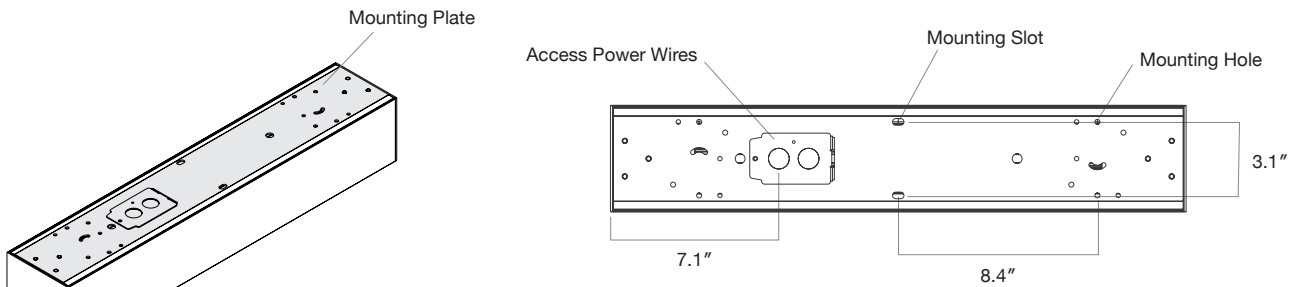

Spot Beam

20° Spot Beam

30° Medium Beam

50° Wide Beam

Dimensions

Del Spot 1

Del Spot 2

Del Spot 3

Del Spot 4

Mounting

Del Spot 1

Del Spot 2

Del Spot 3

Del Spot 4

Finish Options

Standard RAL Finishes