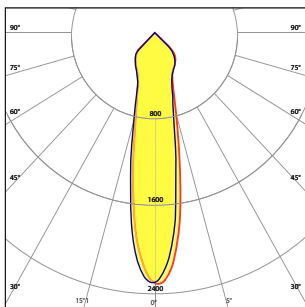

cULus Listed

Designed and manufactured in North America
5 Year Warranty

Ordering Options

Sample Configuration: DTL SPT - 10W - 3 - 80 - 4K - N - BLK - SU - DIMOFF - N - N - N

| Model | Watts | Spots | CRI | Color Temp | Spot Reflector | Finish | Mounting |
|---------|-------|-----------|----------|------------|----------------|-----------|------------------|
| DTL SPT | 10W | 1 - Spots | 80 | 27K 2700K | N Narrow - 20° | WH White | SU Surface Mount |
| | 15W | 2 - Spots | 90 | 3K 3000K | M Medium - 30° | BLK Black | |
| | | 3 - Spots | | 35K 3500K | W Wide - 50° | GRY Grey | |
| | | 4 - Spots | | 4K 4000K | | CU Custom | |
| | | | 5K 5000K | | | | |

Output Performance - Spotlight

| Model | Watts | CCT | CRI | Lm/W | Delivered Lumens |
|------------|-------|-------|-----|------|------------------|
| DEL SPL 10 | 11.4 | 2700K | 80 | 151 | 1,732 |
| | 11.4 | 3000K | 80 | 161 | 1,840 |
| | 11.4 | 3500K | 80 | 165 | 1,883 |
| | 11.4 | 4000K | 80 | 166 | 1,894 |
| | 11.4 | 5000K | 80 | 167 | 1,916 |

| Model | Watts | CCT | CRI | Lm/W | Delivered Lumens |
|------------|-------|-------|-----|------|------------------|
| DEL SPL 15 | 16.3 | 2700K | 80 | 151 | 2,474 |
| | 16.3 | 3000K | 80 | 161 | 2,628 |
| | 16.3 | 3500K | 80 | 165 | 2,690 |
| | 16.3 | 4000K | 80 | 166 | 2,706 |
| | 16.3 | 5000K | 80 | 167 | 2,737 |

Spot Beam

20° Spot Beam

30° Medium Beam

50° Wide Beam

Dimensions

Del Spot 1

Del Spot 2

Del Spot 3