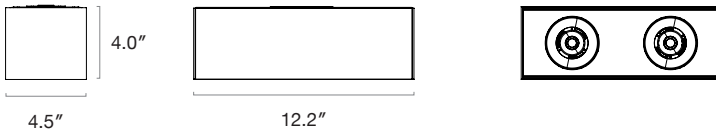

| Model | Watts | CCT | CRI | Lm/W | Delivered Lumens |
|------------|-------|-------|-----|------|------------------|
| DEL SPL 15 | 16.3 | 2700K | 80 | 151 | 2,474 |
| | 16.3 | 3000K | 80 | 161 | 2,628 |
| | 16.3 | 3500K | 80 | 165 | 2,690 |
| | 16.3 | 4000K | 80 | 166 | 2,706 |
| | 16.3 | 5000K | 80 | 167 | 2,737 |

Spot Beam

20° Spot Beam

30° Medium Beam

50° Wide Beam

Dimensions

Del Spot 1

Del Spot 2

Del Spot 3