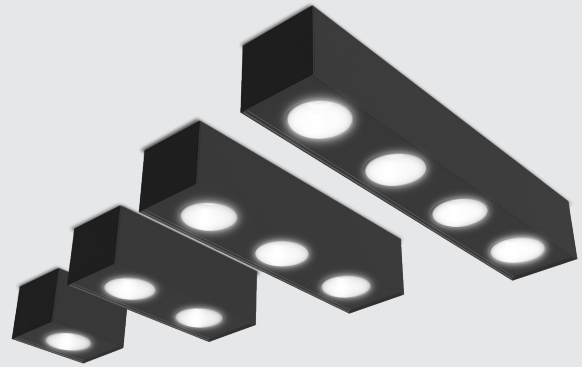

Fixture: _____ QTY: _____ Project : _____

Thinline Spots

Surface Mount

Architectural spotlights. Aluminum extruded body. Surface mount applications. Cast end caps with light block. 4 size options. Spotlight driver 0-10V dimming. Universal 120/277 voltage. Dry and damp rated.

cULus Listed

Designed and manufactured in North America
5 Year Warranty

Ordering Options

Sample Configuration: DTL SPT - 10W - 3 - 80 - 4K - N - BLK - SU - DIMOFF - N - N - N

| Model | Watts | Spots | CRI | Color Temp | Spot Reflector | Finish | Mounting |
|---------|-------|-----------|----------|------------|----------------|-----------|------------------|
| DTL SPT | 10W | 1 - Spots | 80 | 27K 2700K | N Narrow - 20° | WH White | SU Surface Mount |
| | 15W | 2 - Spots | 90 | 3K 3000K | M Medium - 30° | BLK Black | |
| | | 3 - Spots | | 35K 3500K | W Wide - 50° | GRY Grey | |
| | | 4 - Spots | | 4K 4000K | | CU Custom | |
| | | | 5K 5000K | | | | |