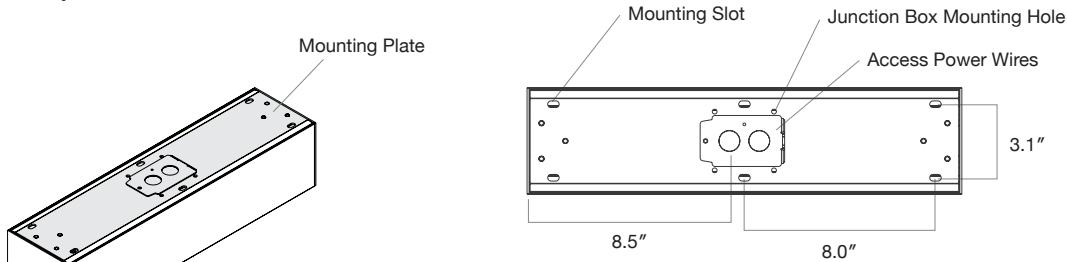

Spot Beam

20° Spot Beam

30° Medium Beam

50° Wide Beam

Dimensions

Del Spot 1

Del Spot 2

Del Spot 3

Del Spot 4

Mounting

Del Spot 1

Del Spot 2

Del Spot 3

Del Spot 4

Finish Options

Standard RAL Finishes