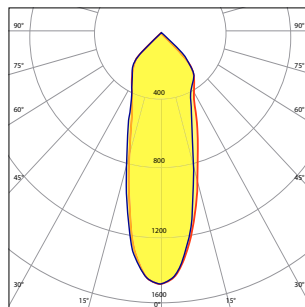

Output Performance - Spotlight

| Model | Watts | CCT | CRI | Lm/W | Delivered Lumens |
|------------|-------|-------|-----|------|------------------|
| DEL SPL 10 | 11.4 | 2700K | 80 | 151 | 1,732 |
| | 11.4 | 3000K | 80 | 161 | 1,840 |
| | 11.4 | 3500K | 80 | 165 | 1,883 |
| | 11.4 | 4000K | 80 | 166 | 1,894 |
| | 11.4 | 5000K | 80 | 167 | 1,916 |

| Model | Watts | CCT | CRI | Lm/W | Delivered Lumens |
|------------|-------|-------|-----|------|------------------|
| DEL SPL 15 | 16.3 | 2700K | 80 | 151 | 2,474 |
| | 16.3 | 3000K | 80 | 161 | 2,628 |
| | 16.3 | 3500K | 80 | 165 | 2,690 |
| | 16.3 | 4000K | 80 | 166 | 2,706 |
| | 16.3 | 5000K | 80 | 167 | 2,737 |

Spot Beam

20° Spot Beam

30° Medium Beam

50° Wide Beam

Dimensions

Del Spot 1

Del Spot 2

Del Spot 3