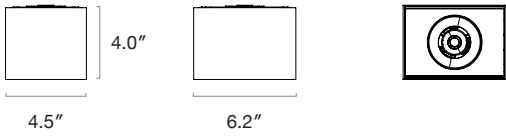

| Model | Watts | CCT | CRI | Lm/W | Delivered Lumens |
|------------|-------|-------|-----|------|------------------|
| DEL SPL 15 | 16.3 | 2700K | 80 | 151 | 2,474 |
| | 16.3 | 3000K | 80 | 161 | 2,628 |
| | 16.3 | 3500K | 80 | 165 | 2,690 |
| | 16.3 | 4000K | 80 | 166 | 2,706 |
| | 16.3 | 5000K | 80 | 167 | 2,737 |

Spot Beam

20° Spot Beam

30° Medium Beam

50° Wide Beam

Dimensions

Del Spot 1

Del Spot 2

Del Spot 3