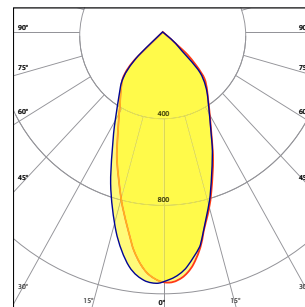

Output Performance - Spotlight

| Model | Watts | CCT | CRI | Lm/W | Delivered Lumens |
|------------|-------|-------|-----|------|------------------|
| DEL SPL 10 | 11.4 | 2700K | 80 | 151 | 1,732 |
| | 11.4 | 3000K | 80 | 161 | 1,840 |
| | 11.4 | 3500K | 80 | 165 | 1,883 |
| | 11.4 | 4000K | 80 | 166 | 1,894 |
| | 11.4 | 5000K | 80 | 167 | 1,916 |

| Model | Watts | CCT | CRI | Lm/W | Delivered Lumens |
|------------|-------|-------|-----|------|------------------|
| DEL SPL 15 | 16.3 | 2700K | 80 | 151 | 2,474 |
| | 16.3 | 3000K | 80 | 161 | 2,628 |
| | 16.3 | 3500K | 80 | 165 | 2,690 |
| | 16.3 | 4000K | 80 | 166 | 2,706 |
| | 16.3 | 5000K | 80 | 167 | 2,737 |

Spot Beam

20° Spot Beam

30° Medium Beam

50° Wide Beam

Dimensions

Del Spot 1

Del Spot 2

Del Spot 3