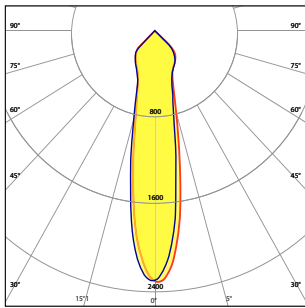

### Ordering Options

Sample Configuration: DTL SPT - 10W - 3 - 80 - 4K - N - BLK - AC - DIMOFF - N - N - 5WIRE - CL - 10 - BLK

Model	Watts	Spots	CRI	Color Temp	Spot Reflector	Finish	Mounting
DTL SPT	10W	1 - Spots	80	27K 2700K	N Narrow - 20°	WH White	AC Aircraft Cable 10' (Std)
		2 - Spots	90	3K 3000K	M Medium - 30°	BLK Black	<i>Optional</i>
	3 - Spots	35K 3500K	4K 4000K	W Wide - 50°	GRY Grey	TR Threaded Rod	
	4 - Spots	4K 4000K	5K 5000K		CU Custom	TB9/16 T-Bar 9/16 Clip	
							TB15/16 T-Bar 15/16 Clip
						- For custom finishes please specify RAL number	- For threaded rod, please specify length
						- See Finish Options	

### Output Performance - Spotlight

Model	Watts	CCT	CRI	Lm/W	Delivered Lumens
DEL SPL 10	11.4	2700K	80	151	1,732
	11.4	3000K	80	161	1,840
	11.4	3500K	80	165	1,883
	11.4	4000K	80	166	1,894
	11.4	5000K	80	167	1,916

### Spot Beam

20° Spot Beam

30° Medium Beam

50° Wide Beam

**Dimensions**

**Del Spot 1**

**Del Spot 2**

**Del Spot 3**