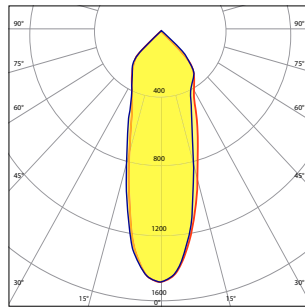

### Output Performance - Spotlight

Model	Watts	CCT	CRI	Lm/W	Delivered Lumens
DEL SPL 10	11.4	2700K	80	151	1,732
	11.4	3000K	80	161	1,840
	11.4	3500K	80	165	1,883
	11.4	4000K	80	166	1,894
	11.4	5000K	80	167	1,916

Model	Watts	CCT	CRI	Lm/W	Delivered Lumens
DEL SPL 15	16.3	2700K	80	151	2,474
	16.3	3000K	80	161	2,628
	16.3	3500K	80	165	2,690
	16.3	4000K	80	166	2,706
	16.3	5000K	80	167	2,737

### Spot Beam

20° Spot Beam

30° Medium Beam

50° Wide Beam

**Dimensions**

**Del Spot 1**

**Del Spot 2**

**Del Spot 3**