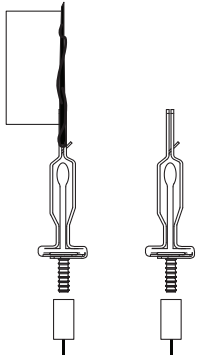

### Spot Beam

20° Spot Beam

30° Medium Beam

50° Wide Beam

**Dimensions**

**Del Spot 1**

**Del Spot 2**

**Del Spot 3**

**Del Spot 4**

**Mounting Options**

T-Bar  
Jbox (others)

Ø 4.5"  
Power Feed

Ø 2"  
Non Power Feed

Aircraft Cable ACY

Stem

T-Bar  
Jbox (others)