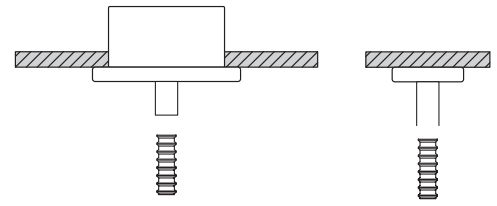

### Spot Beam

20° Spot Beam

30° Medium Beam

50° Wide Beam

**Dimensions**

**Del Spot 1**

**Del Spot 2**

**Del Spot 3**

**Del Spot 4**

**Mounting Options**

T-Bar  
Jbox (others)

Ø 4.5"  
Power Feed

Ø 2"  
Non Power Feed

Aircraft Cable ACY

Stem

T-Bar  
Jbox (others)