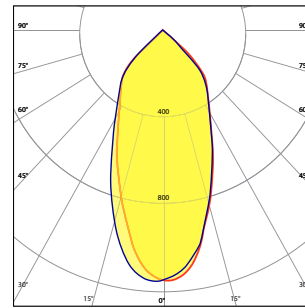

### Output Performance - Spotlight

Model	Watts	CCT	CRI	Lm/W	Delivered Lumens
DEL SPL 10	11.4	2700K	80	151	1,732
	11.4	3000K	80	161	1,840
	11.4	3500K	80	165	1,883
	11.4	4000K	80	166	1,894
	11.4	5000K	80	167	1,916

Model	Watts	CCT	CRI	Lm/W	Delivered Lumens
DEL SPL 15	16.3	2700K	80	151	2,474
	16.3	3000K	80	161	2,628
	16.3	3500K	80	165	2,690
	16.3	4000K	80	166	2,706
	16.3	5000K	80	167	2,737

### Spot Beam

20° Spot Beam

30° Medium Beam

50° Wide Beam

**Dimensions**

**Del Spot 1**

**Del Spot 2**

**Del Spot 3**