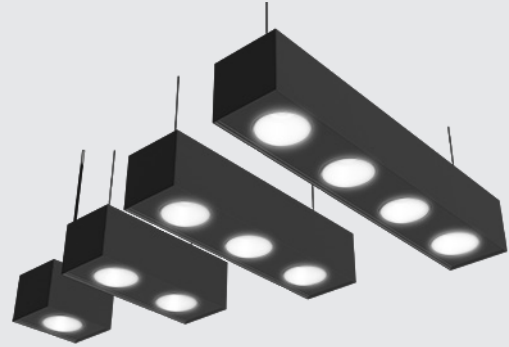

Fixture: _____ QTY: _____ Project : _____

Thinline Spots

Suspended Direct

Architectural spotlights. Aluminum extruded body. Pendant mounting. Cast end caps with light block. 4 size options. Spotlight driver 0-10V dimming. Universal 120/277 voltage. Dry and damp rated.

cULus Listed

Designed and manufactured in North America
5 Year Warranty

Performance

4000K - 166 Lm/W | 3500K - 165 Lm/W | 3000K - 161 Lm/W

Ordering Options

Sample Configuration: DTL SPT - 10W - 3 - 80 - 4K - N - BLK - AC - DIMOFF - N - N - 5WIRE - CL - 10 - BLK

Model	Watts	Spots	CRI	Color Temp	Spot Reflector	Finish	Mounting
DTL SPT	10W	1 - Spots	80	27K 2700K	N Narrow - 20°	WH White	AC Aircraft Cable 10' (Std)
		2 - Spots	90	3K 3000K	M Medium - 30°	BLK Black	<i>Optional</i>
	3 - Spots	35K 3500K	4K 4000K	W Wide - 50°	GRY Grey	TR Threaded Rod	
	4 - Spots	4K 4000K	5K 5000K		CU Custom	TB9/16 T-Bar 9/16 Clip	
							TB15/16 T-Bar 15/16 Clip
						- For custom finishes please specify RAL number	- For threaded rod, please specify length
						- See Finish Options	

DTL SPT

Driver	Controls	Accessories	Wiring
DIMOFF 0-10V DIMOFF	N None	N None	5 WIRE 5 Wire (Std)
<i>Optional</i>	<i>Optional</i>	<i>Optional</i>	<i>Optional</i>
TRI Triac Dimming	SNS Philips SNS 300 w/BLD & Daylight	10kV 10kV Surge Protection	N 5 Leads
ELV Electronic Low Voltage	CLM Encelium CLM	+GTD Generator Transfer Device	
	LG LG Dongle		
	BT Bluetooth Mesh		
	EN Enlighted Integral		

Wire Color	Wire Length	Canopy Finish
CL Clear	Length(Ft)	WH White
<i>Optional</i>		BLK Black
B Black		GRY Grey
W White		CU Custom
		- For custom finishes please specify RAL number
		- See Finish Options