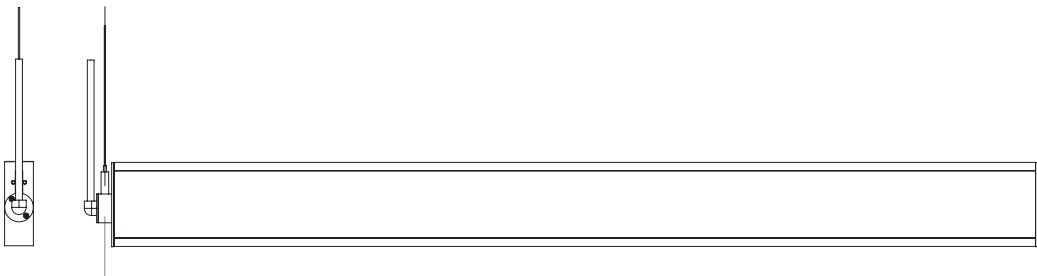

Dimensions

W: 1.5"
H: 4.375"

2': 24", 3': 36", 4': 48", 5': 60", 6': 72", 7': 84", 8': 96"

Distribution/Lens Options

Direct/Indirect Distribution

Lambertian
Direct: Frosted Flat
Lens

Lambertian
Indirect: Frosted Flat
Lens

Mounting Options

Ø 4.5"
Power Feed

Ø 2"
Non Power Feed

Aircraft Cable Canopy / Drywall Anchor

T-Grid
T-Bar Caddy Clip
(option)

Mounting - Hanging Points

2': 25", 3': 37", 4': 49", 5': 61", 6': 73", 7': 85", 8': 97"