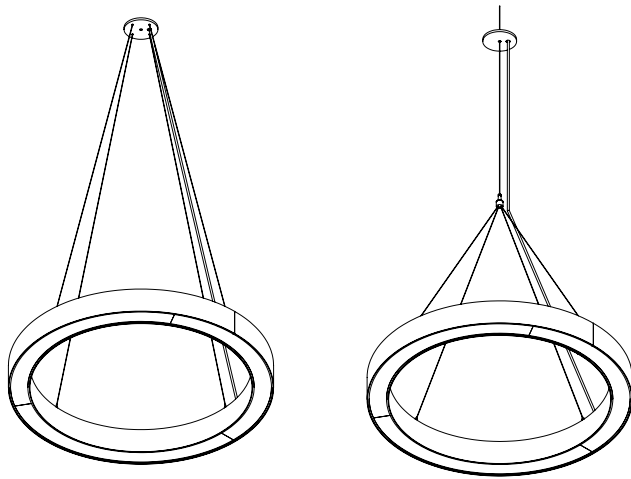

W: 3.18"
H: 4"

Ø 24", 36", 44", 60", 72", 96"

Distribution/Lens Options

Direct/Indirect Distribution

Lambertian
Direct: Frosted Flat
Lens

Lambertian
Indirect: Frosted Flat
Lens

Mounting

Aircraft Cable Canopy / Drywall Anchor

Suspension

Single Point Suspension for 24", 36", and 44" Diameter

Straight Point Suspension for 60", 72", and 96" Diameter

Finish Options

Standard Finishes

Signal White
RAL 9003

Telegrey 2
RAL 7046

Signal Black
RAL 9004