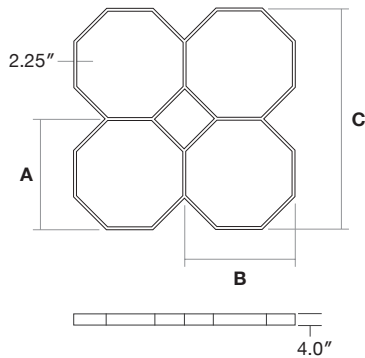

Honeycomb-1 Combinations - Dimensions

Octagon Size	HC-4	HC-7	HC-10
Octa: 4 Ft	284.9"	450.5"	615.7"
Octa: 6 Ft	424.8"	672.3"	919.9"
Octa: 8 Ft	564.7"	894.2"	1223.6"

Note: Custom combinations (lengths) available

Honeycomb 2

Honeycomb 5

Honeycomb 8

Honeycomb 11

Honeycomb 4 - Dimensions

Octagon Size	A	B	C
Octa: 4 Ft	119.3"	119.3"	284.9"
Octa: 6 Ft	177.3"	177.3"	424.8"
Octa: 8 Ft	235.2"	235.2"	564.7"

Honeycomb-2 Combinations - Dimensions

Octagon Size	HC-5	HC-8	HC-11
Octa: 4 Ft	284.9"	450.5"	615.7"
Octa: 6 Ft	424.8"	672.3"	919.9"
Octa: 8 Ft	564.7"	894.2"	1223.6"

Note: Custom combinations (lengths) available

Honeycomb 3

Honeycomb 4

Honeycomb 9

Honeycomb 16

Honeycomb 4 - Dimensions

Octagon Size	A	B	C
Octa: 4Ft	119.3"	119.3"	236.4"
Octa: 6Ft	177.3"	177.3"	424.8"
Octa: 8Ft	235.2"	235.2"	564.7"

HC-4

HC-9

HC-16

Honeycomb-3 Combinations - Dimensions

Hexagon Size	HC-4	HC-9	HC-16	C-4	C-9	C-16
Octa: 4Ft	236.4"	353.5"	470.6"	236.4"	353.5"	470.6"
Octa: 6Ft	352.3"	527.3"	702.4"	352.3"	527.3"	702.4"
Octa: 8Ft	468.2"	701.2"	934.1"	468.2"	701.2"	934.1"