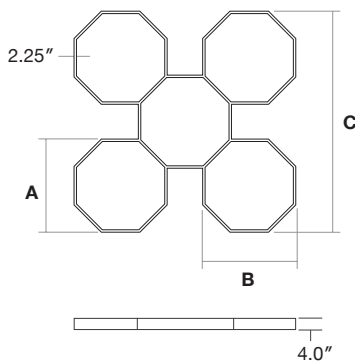

Batwing

Honeycomb Combinations

Honeycomb 1

Honeycomb 4

Honeycomb 7

Honeycomb 10

Honeycomb 4 - Dimensions

Octagon Size	A	B	C
Octa: 4 Ft	119.3"	119.3"	284.9"
Octa: 6 Ft	177.3"	177.3"	424.8"
Octa: 8 Ft	235.2"	235.2"	564.7"

Honeycomb-1 Combinations - Dimensions

Octagon Size	HC-4	HC-7	HC-10
Octa: 4 Ft	284.9"	450.5"	615.7"
Octa: 6 Ft	424.8"	672.3"	919.9"
Octa: 8 Ft	564.7"	894.2"	1223.6"

Note: Custom combinations (lengths) available

Honeycomb 2

Honeycomb 5

Honeycomb 8

Honeycomb 11

Honeycomb 4 - Dimensions

Octagon Size	A	B	C
Octa: 4 Ft	119.3"	119.3"	284.9"
Octa: 6 Ft	177.3"	177.3"	424.8"
Octa: 8 Ft	235.2"	235.2"	564.7"

Honeycomb-2 Combinations - Dimensions

Honeycomb 16

Honeycomb 4 - Dimensions

Octagon Size	A	B	C
Octa: 4Ft	119.3"	119.3"	236.4"
Octa: 6Ft	177.3"	177.3"	424.8"
Octa: 8Ft	235.2"	235.2"	564.7"

HC-4

HC-9

HC-16

Honeycomb-3 Combinations - Dimensions

Hexagon Size	HC-4	HC-9	HC-16	C-4	C-9	C-16
Octa: 4Ft	236.4"	353.5"	470.6"	236.4"	353.5"	470.6"
Octa: 6Ft	352.3"	527.3"	702.4"	352.3"	527.3"	702.4"
Octa: 8Ft	468.2"	701.2"	934.1"	468.2"	701.2"	934.1"