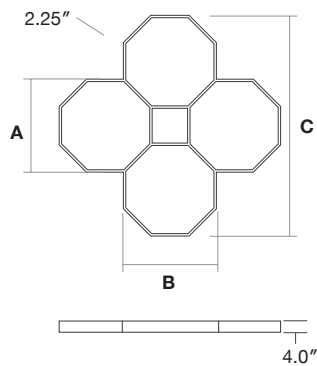

Batwing

Honeycomb Combinations

Honeycomb 1

Honeycomb 4

Honeycomb 7

Honeycomb 10

Honeycomb 4 - Dimensions

Octagon Size	A	B	C
Octa: 4 Ft	119.3"	119.3"	284.9"
Octa: 6 Ft	177.3"	177.3"	424.8"
Octa: 8 Ft	235.2"	235.2"	564.7"

Honeycomb-1 Combinations - Dimensions

Octagon Size	HC-4	HC-7	HC-10
Octa: 4 Ft	284.9"	450.5"	615.7"
Octa: 6 Ft	424.8"	672.3"	919.9"
Octa: 8 Ft	564.7"	894.2"	1223.6"

Note: Custom combinations (lengths) available

Honeycomb 2

Honeycomb 5

Honeycomb 8

Honeycomb 11

Honeycomb 4 - Dimensions

Octagon Size	A	B	C
Octa: 4 Ft	119.3"	119.3"	284.9"
Octa: 6 Ft	177.3"	177.3"	424.8"
Octa: 8 Ft	235.2"	235.2"	564.7"

Honeycomb-2 Combinations - Dimensions

Honeycomb 16

Honeycomb 4 - Dimensions

Octagon Size	A	B	C
Octa: 4Ft	119.3"	119.3"	236.4"
Octa: 6Ft	177.3"	177.3"	424.8"
Octa: 8Ft	235.2"	235.2"	564.7"

HC-4

HC-9

HC-16

Honeycomb-3 Combinations - Dimensions

Hexagon Size	HC-4	HC-9	HC-16	C-4	C-9	C-16
Octa: 4Ft	236.4"	353.5"	470.6"	236.4"	353.5"	470.6"
Octa: 6Ft	352.3"	527.3"	702.4"	352.3"	527.3"	702.4"
Octa: 8Ft	468.2"	701.2"	934.1"	468.2"	701.2"	934.1"