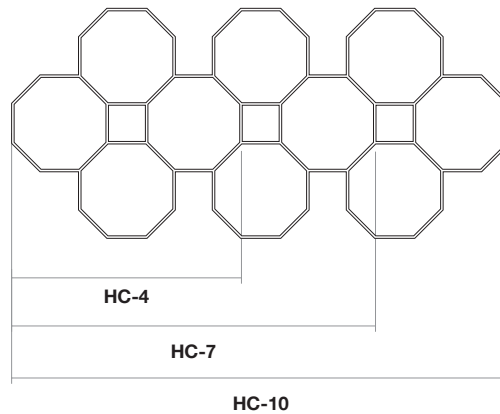

Batwing

Honeycomb Combinations

Honeycomb 1

Honeycomb 4

Honeycomb 7

Honeycomb 10

Honeycomb 4 - Dimensions

Octagon Size	A	B	C
Octa: 4 Ft	119.3"	119.3"	284.9"
Octa: 6 Ft	177.3"	177.3"	424.8"
Octa: 8 Ft	235.2"	235.2"	564.7"

Honeycomb-1 Combinations - Dimensions

Octagon Size	HC-4	HC-7	HC-10
Octa: 4 Ft	284.9"	450.5"	615.7"
Octa: 6 Ft	424.8"	672.3"	919.9"
Octa: 8 Ft	564.7"	894.2"	1223.6"

Note: Custom combinations (lengths) available

Honeycomb 2

Honeycomb 5

Honeycomb 8

Honeycomb 11

Honeycomb 4 - Dimensions

Octagon Size	A	B	C
Octa: 4 Ft	119.3"	119.3"	284.9"
Octa: 6 Ft	177.3"	177.3"	424.8"
Octa: 8 Ft	235.2"	235.2"	564.7"

Honeycomb-2 Combinations - Dimensions

Honeycomb 16

Honeycomb 4 - Dimensions

Octagon Size	A	B	C
Octa: 4Ft	119.3"	119.3"	236.4"
Octa: 6Ft	177.3"	177.3"	424.8"
Octa: 8Ft	235.2"	235.2"	564.7"

HC-4

HC-9

HC-16

Honeycomb-3 Combinations - Dimensions

Hexagon Size	HC-4	HC-9	HC-16	C-4	C-9	C-16
Octa: 4Ft	236.4"	353.5"	470.6"	236.4"	353.5"	470.6"
Octa: 6Ft	352.3"	527.3"	702.4"	352.3"	527.3"	702.4"
Octa: 8Ft	468.2"	701.2"	934.1"	468.2"	701.2"	934.1"