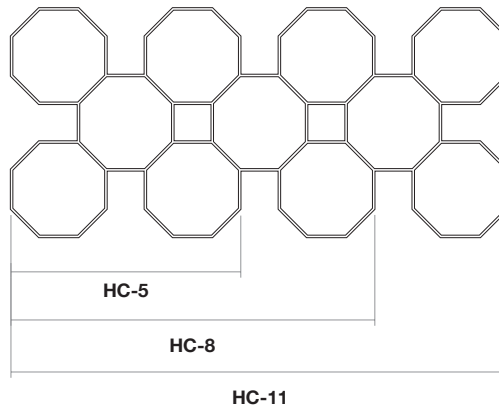

Honeycomb-1 Combinations - Dimensions

Octagon Size	HC-4	HC-7	HC-10
Octa: 4 Ft	284.9"	450.5"	615.7"
Octa: 6 Ft	424.8"	672.3"	919.9"
Octa: 8 Ft	564.7"	894.2"	1223.6"

Note: Custom combinations (lengths) available

Honeycomb 2

Honeycomb 5

Honeycomb 8

Honeycomb 11

Honeycomb 4 - Dimensions

Octagon Size	A	B	C
Octa: 4 Ft	119.3"	119.3"	284.9"
Octa: 6 Ft	177.3"	177.3"	424.8"
Octa: 8 Ft	235.2"	235.2"	564.7"

Honeycomb-2 Combinations - Dimensions

Octagon Size	HC-5	HC-8	HC-11
Octa: 4 Ft	284.9"	450.5"	615.7"
Octa: 6 Ft	424.8"	672.3"	919.9"
Octa: 8 Ft	564.7"	894.2"	1223.6"

Note: Custom combinations (lengths) available

Honeycomb 3

Honeycomb 4

Honeycomb 9

Honeycomb 16

Honeycomb 4 - Dimensions

Octagon Size	A	B	C
Octa: 4Ft	119.3"	119.3"	236.4"
Octa: 6Ft	177.3"	177.3"	424.8"
Octa: 8Ft	235.2"	235.2"	564.7"

HC-4

HC-9

HC-16

Honeycomb-3 Combinations - Dimensions

Hexagon Size	HC-4	HC-9	HC-16	C-4	C-9	C-16
Octa: 4Ft	236.4"	353.5"	470.6"	236.4"	353.5"	470.6"
Octa: 6Ft	352.3"	527.3"	702.4"	352.3"	527.3"	702.4"
Octa: 8Ft	468.2"	701.2"	934.1"	468.2"	701.2"	934.1"