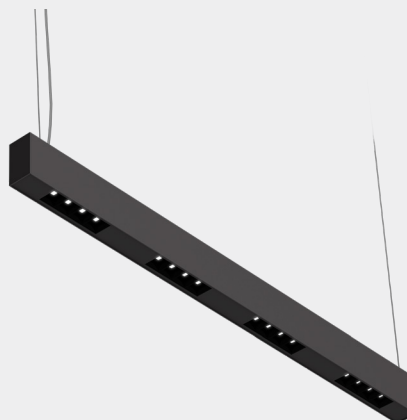

Date	Fixture	Project	Quantity
------	---------	---------	----------

DTL MTL Clusters

Suspended

Features

- Architectural luminaire
- Slim minimal design
- Pendant mounting
- Mid power LED clusters groups
- Dry and damp rated for indoor applications
- Designed and Manufactured in North America
- 5 Year Warranty

Specifications

Construction

Aluminum Extruded Body
Powder Coated Finish

Dimensions

Width: 2.25" | Height: 4" | Lengths: 2' - 8'

LED

Samsung LM281B Plus Pro, 3-Step MacAdam Binning
4000K - 130 Lm/W
3500K - 98%
3000K - 95%
L90>70,000

Mounting

Aircraft Cable (10' std), Threaded Rod 1/4-20 (3' Std), T-Bar Clip
Note: For indirect distribution, mount at a minimum distance of 3ft from the ceiling

Wiring

5 Leads Std
Custom

Cluster Finishes

Black (Gloss or Matte)
White (Gloss or Matte)
Metallic (Gloss or Matte)