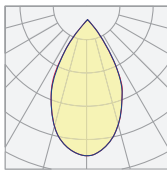

Model	Length	Cluster Watts	CRI	Color Temp	Voltage	Cluster Lens	Cluster Beam
DTL CLTL MTL	2	6W - 2'	80	27K - 2700K	U - 120/240V	CL - Clear DF - Diffused	50 - 50° Beam 80 - 80° Beam
	3	9W - 3'	90	3K - 3000K	120 - 120V (2'-3')		
	4	12W - 4'		35K - 3500K	H - 347V (4'-8')		
	5	15W - 5'		4K - 4000K			
	6	18W - 6'		5K - 5000K			
	7	21W - 7'					
	8	24W - 8'					

Dimensions

W: 2.25"
H: 4"

4': 48.2", 5': 60.2", 6': 72.2", 7': 84.2", 8': 96.2"
Actual Length = NOMINAL +.2"

Model: DTL 5' w/ 5 cluster groups

Cluster Distribution/Lens Options

50°
Wide Beam

50°
Wide Beam
Variant with
Diffused Lenses

80°
Wide Beam

80°
Wide Beam
Variant with
Diffused Lenses

Cluster Spacing

12" 12"
Model: DTL 3' w/ 3 cluster groups

Cluster Locations

DTL 2'

DTL 3'

DTL 4'