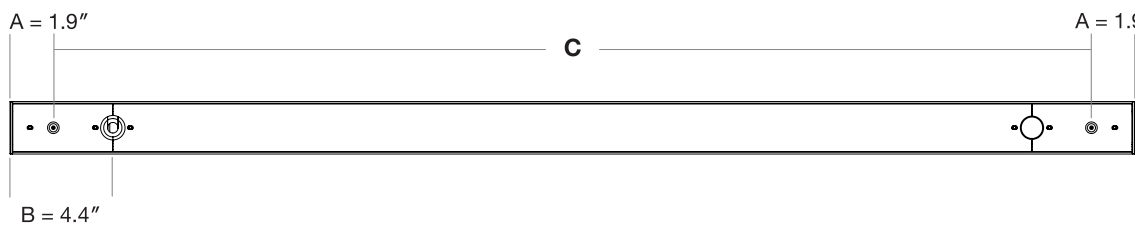

Mounting Options

Mounting Locations

Model	Mounting Lengths - C
DTL 2	20.5"
DTL 3	32.5"
DTL 4	44.5"
DTL 5	56.5"
DTL 6	68.5"
DTL 7	80.5"
DTL 8	92.5"