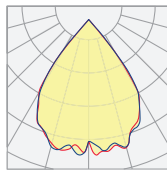

Model	Length	Cluster Watts	CRI	Color Temp	Voltage	Cluster Lens	Cluster Beam
DTL CLTL MTL	2	6W - 2'	80	27K - 2700K	U - 120/240V	CL - Clear DF - Diffused	50 - 50° Beam 80 - 80° Beam
	3	9W - 3'	90	3K - 3000K	120 - 120V (2'-3')		
	4	12W - 4'		35K - 3500K	H - 347V (4'-8')		
	5	15W - 5'		4K - 4000K			
	6	18W - 6'		5K - 5000K			
	7	21W - 7'					
	8	24W - 8'					

Dimensions

W: 2.25"
H: 4"

4': 48.2", 5': 60.2", 6': 72.2", 7': 84.2", 8': 96.2"
Actual Length = NOMINAL +.2"

Model: DTL 5' w/ 5 cluster groups

Cluster Distribution/Lens Options

50°
Wide Beam

50°
Wide Beam
Variant with
Diffused Lenses

80°
Wide Beam

80°
Wide Beam
Variant with
Diffused Lenses

Cluster Spacing

12" 12"
Model: DTL 3' w/ 3 cluster groups

Cluster Locations

DTL 2'

DTL 3'

DTL 4'