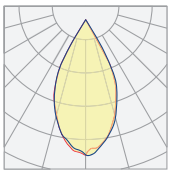

Model	Length	Cluster Watts	CRI	Color Temp	Voltage	Cluster Lens	Cluster Beam
DTL CLTL MTL	2	6W - 2'	80	27K - 2700K	U - 120/240V	CL - Clear DF - Diffused	50 - 50° Beam 80 - 80° Beam
	3	9W - 3'	90	3K - 3000K	120 - 120V (2'-3')		
	4	12W - 4'		35K - 3500K	H - 347V (4'-8')		
	5	15W - 5'		4K - 4000K			
	6	18W - 6'		5K - 5000K			
	7	21W - 7'					
	8	24W - 8'					

Dimensions

W: 2.25"
H: 4"

4': 48.2", 5': 60.2", 6': 72.2", 7': 84.2", 8': 96.2"
Actual Length = NOMINAL +.2"

Model: DTL 5' w/ 5 cluster groups

Cluster Distribution/Lens Options

50°
Wide Beam

50°
Wide Beam
Variant with
Diffused Lenses

80°
Wide Beam

80°
Wide Beam
Variant with
Diffused Lenses

Cluster Spacing

12" 12"
Model: DTL 3' w/ 3 cluster groups

Cluster Locations

DTL 2'

DTL 3'

DTL 4'