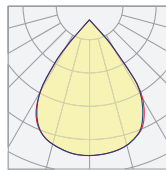

Model	Length	Cluster Watts	CRI	Color Temp	Voltage	Cluster Lens	Cluster Beam
DTL CLTL MTL	2	6W - 2'	80	27K - 2700K	U - 120/240V	CL - Clear DF - Diffused	50 - 50° Beam 80 - 80° Beam
	3	9W - 3'	90	3K - 3000K	120 - 120V (2'-3')		
	4	12W - 4'		35K - 3500K	H - 347V (4'-8')		
	5	15W - 5'		4K - 4000K			
	6	18W - 6'		5K - 5000K			
	7	21W - 7'					
	8	24W - 8'					

Dimensions

W: 2.25"
H: 4"

4': 48.2", 5': 60.2", 6': 72.2", 7': 84.2", 8': 96.2"
Actual Length = NOMINAL +.2"

Model: DTL 5' w/ 5 cluster groups

Cluster Distribution/Lens Options

50°
Wide Beam

50°
Wide Beam
Variant with
Diffused Lenses

80°
Wide Beam

80°
Wide Beam
Variant with
Diffused Lenses

Cluster Spacing

12" 12"
Model: DTL 3' w/ 3 cluster groups

Cluster Locations

DTL 2'

DTL 3'

DTL 4'