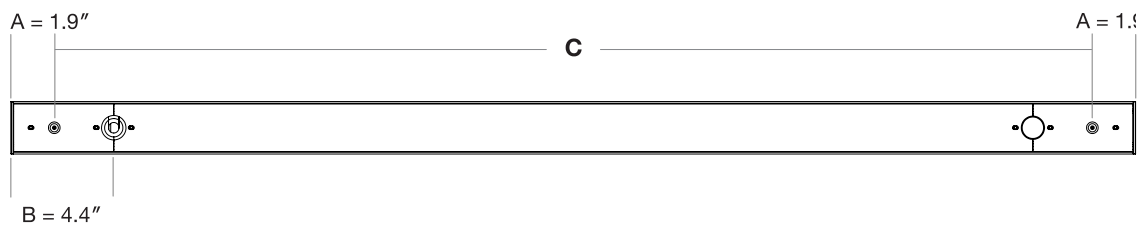

Mounting Options

Ø 4.5"
Power Feed

Ø 2"
Non Power Feed

Aircraft Cable Canopy / Drywall Anchor

T-Grid
T-Bar Caddy Clip

Threaded Rod 1/4-20
3' Standard

Mounting Locations

Model	Mounting Lengths - C
DTL 2	20.5"
DTL 3	32.5"
DTL 4	44.5"
DTL 5	56.5"
DTL 6	68.5"
DTL 7	80.5"
DTL 8	92.5"