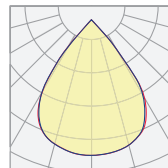

Dimensions

W: 2.25"
H: 4"

4': 48.2", 5': 60.2", 6': 72.2", 7': 84.2", 8': 96.2"
Actual Length = NOMINAL +.2"

Distribution/Lens Options

Direct Distribution

Lambertian
Frosted Flat Lens

Lambertian
0.375" Frosted
Regressed Lens

Asymmetric
Clear Lens

Lambertian
0.5" Frosted
Drop Lens

Lambertian
1.5" Frosted
Drop Lens

Lambertian
Louver w/ 0.375"
Frosted Regressed
Lens

Indirect Distribution

Lambertian
Frosted Lens

Batwing
Frosted Lens

Asymmetric
Clear Lens

Cluster Distribution/Lens Options

50°
Wide Beam

50°
Wide Beam
Variant with
Diffused Lenses

80°
Wide Beam

80°
Wide Beam
Variant with
Diffused Lenses

Cluster Locations: Start/End

DTL 4'

DTL 5'

DTL 6'

DTL 7'

DTL 8'

Cluster Locations: Start/Middle/End

DTL 6'

DTL 7'

DTL 8'