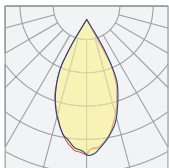

Dimensions

W: 2.25"
H: 4"

4': 48.2", 5': 60.2", 6': 72.2", 7': 84.2", 8': 96.2"
Actual Length = NOMINAL +.2"

Distribution/Lens Options

Direct Distribution

Lambertian
Frosted Flat Lens

Lambertian
0.375" Frosted
Regressed Lens

Asymmetric
Clear Lens

Lambertian
0.5" Frosted
Drop Lens

Lambertian
1.5" Frosted
Drop Lens

Lambertian
Louver w/ 0.375"
Frosted Regressed
Lens

Indirect Distribution

Lambertian
Frosted Lens

Batwing
Frosted Lens

Asymmetric
Clear Lens

Cluster Distribution/Lens Options

50°
Wide Beam

50°
Wide Beam
Variant with
Diffused Lenses

80°
Wide Beam

80°
Wide Beam
Variant with
Diffused Lenses

Cluster Locations: Start/End

DTL 4'