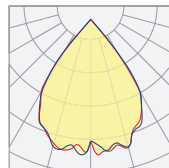

Dimensions

W: 2.25"
H: 4"

4': 48.2", 5': 60.2", 6': 72.2", 7': 84.2", 8': 96.2"
Actual Length = NOMINAL +.2"

Distribution/Lens Options

Direct Distribution

Lambertian
Frosted Flat Lens

Lambertian
0.375" Frosted
Regressed Lens

Asymmetric
Clear Lens

Lambertian
0.5" Frosted
Drop Lens

Lambertian
1.5" Frosted
Drop Lens

Lambertian
Louver w/ 0.375"
Frosted Regressed
Lens

Indirect Distribution

Lambertian
Frosted Lens

Batwing
Frosted Lens

Asymmetric
Clear Lens

Cluster Distribution/Lens Options

50°
Wide Beam

50°
Wide Beam
Variant with
Diffused Lenses

80°
Wide Beam

80°
Wide Beam
Variant with
Diffused Lenses

Cluster Locations: Start/End

DTL 4'

DTL 5'

DTL 6'

DTL 7'

DTL 8'

Cluster Locations: Start/Middle/End

DTL 6'

DTL 7'

DTL 8'