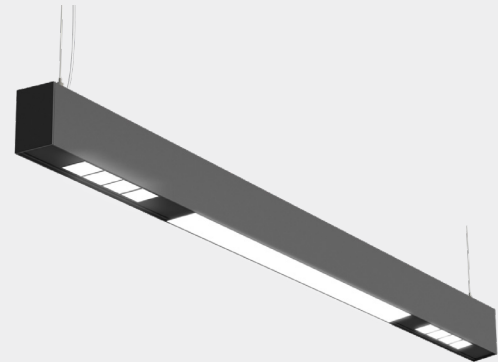

Date	Fixture	Project	Quantity
------	---------	---------	----------

DTL Linear Clusters

Suspended

Features

- Architectural pendant mount luminaire
- Slim minimal design
- Direct/Indirect light distribution options
- Mid power LED clusters at beginning and end of fixture
- Dry and damp rated for indoor applications
- Designed and Manufactured in North America
- 5 Year Warranty

Specifications

Construction

Aluminum Extruded Body
Cast End Caps with Light Block
Powder Coated Finish

Dimensions

Width: 2.25" | Height: 4" | Lengths: 4' - 8'

LED

Samsung LM281B Plus Pro, 3-Step MacAdam Binning
4000K - 130 Lm/W
3500K - 98%
3000K - 95%
L90>70,000