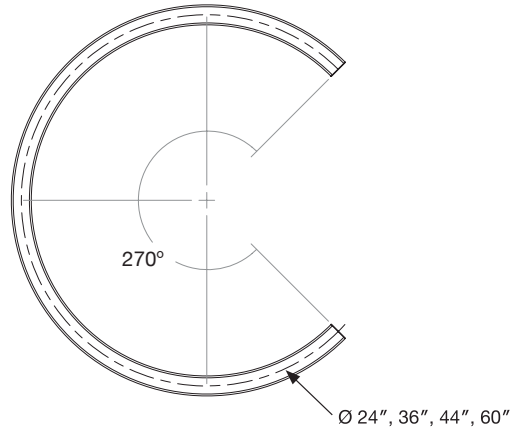

								FR	AC
Model	Width	Direct Lm/Ft	Indirect Lm/Ft	CRI	Color Temp	Voltage	Lens	Finish	Mounting
Driver	Controls	Circuits	Accessories	Wiring	Wire Color	Wire Length	Canopy Finish		

Model	Width	Direct Lm/Ft	Indirect Lm/Ft	CRI	Color Temp	Voltage
DTL C SD D DTL C SD DI	24 36 44 60	D 250 (min) - D 1200 (max)	I 250 (min) - I 1200 (max)	80 90	27K - 2700K 3K - 3000K 35K - 3500K 4K - 4000K 5K - 5000K	U - 120/277V H - 347V
SD D - Suspended Direct SD DI - Suspended Direct-Indirect						

W: 3.18"
H: 4"

Distribution/Lens Options

Direct/Indirect Distribution

Lambertian
Direct: Frosted Flat Lens

Lambertian
Indirect: Frosted Flat Lens

Mounting

Ø 4.5"
Power Feed

Ø 2"
Non Power Feed