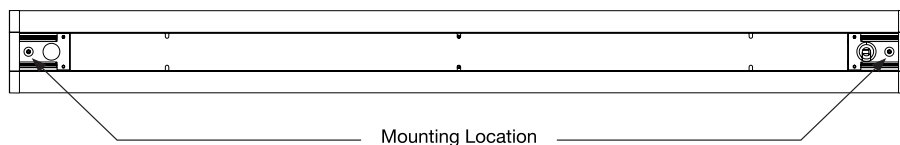

4': 48", 6': 72"

Mounting Options

Ø 4.5"
Power Feed

Ø 2"
Non Power Feed

Aircraft Cable Canopy / Drywall Anchor

Mounting Locations

Continuous Run

Sections: 4' and 6'