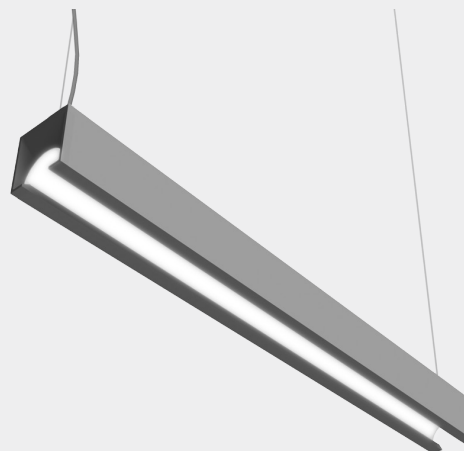

Date	Fixture	Project	Quantity
------	---------	---------	----------

DTL Arch Square

Suspended

Features

- Architectural luminaire. Contemporary and minimal design
- Square profile
- Pendant mounting
- Direct, direct/indirect distribution options
- 4' and 6' lengths
- Multiple finishes
- Dry and damp rated for indoor applications
- Designed and Manufactured in North America
- 5 Year Warranty

Specifications

Construction

Aluminum Extruded Body
Powder Coated Finish

Dimensions

Width: 4.5"
Height: 4.5"
Lengths: 4', 6'

LED

Samsung LM281B Plus Pro, 3-Step MacAdam Binning
4000K - 130 Lm/W
3500K - 98%
3000K - 95%
L90>70,000