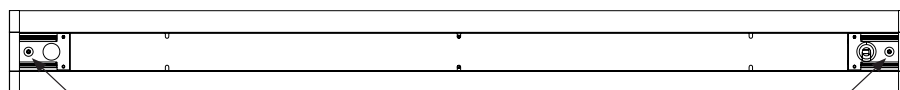

W: 4.5"
H: 4.5"

4': 48", 6': 72"

Mounting Options

Ø 4.5"
Power Feed

Ø 2"
Non Power Feed

Aircraft Cable Canopy / Drywall Anchor

Mounting Locations

Mounting Location