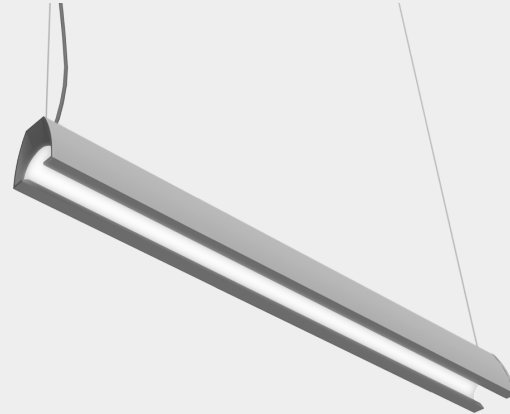

Date	Fixture	Project	Quantity
------	---------	---------	----------

DTL Arch

Suspended

Features

- Architectural luminaire. Contemporary and minimal design
- Pendant mounting
- Direct, direct/indirect distribution options
- 4' and 6' lengths
- Multiple finishes
- Dry and damp rated for indoor applications
- Designed and Manufactured in North America
- 5 Year Warranty

Specifications

Construction

Aluminum Extruded Body
Powder Coated Finish

Dimensions

Width: 4.5"
Height: 4.5"
Lengths: 4', 6'

LED

Samsung LM281B Plus Pro, 3-Step MacAdam Binning
4000K - 130 Lm/W
3500K - 98%
3000K - 95%
L90>70,000