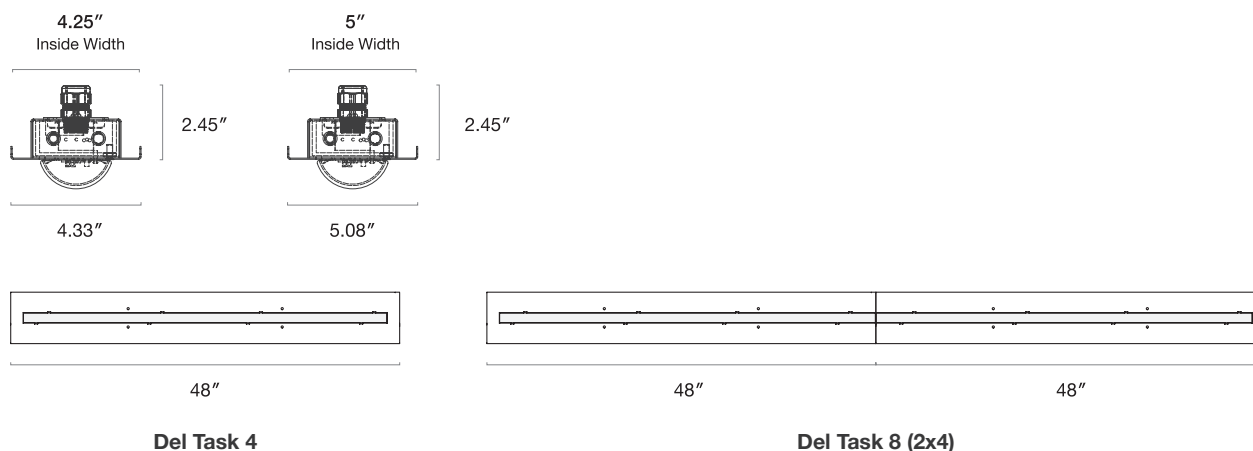

Date	Fixture	Project	Quantity
------	---------	---------	----------

Del Task

Linear Retrofit

Features

- Linear LED retrofit
- Aluminum construction
- 4' and 8' lengths
- Fits into 4.25" and 5" housings
- Easy installation
- Dry and damp rated
- Designed and Manufactured in North America
- 5 Year Warranty

Specifications

Construction

Formed Aluminum Construction
Power Coated Finish

Dimensions

Widths: 4.33" (4.25" Housing) | 5.08" (5" Housing)
Height: 2.45"
Lengths: 48" | 96"

LED

Samsung LM281B Plus Pro, 3-Step MacAdam Binning
100,000+ Life Hours (L70)

Finishes

White - RAL 9003

Certifications

DLC
cULus

Ordering Guide

Sample Configuration: DEL TASK - 1x4 - 30 - 80 - 4K - U - WH - 5

DEL TASK					CL	NL	WH		
Model	Length	Watts	CRI	Color Temp	Voltage	Lens	Finish	Mounting	

Dimensions

Output Performance

Model	Watts	Lm/W	Delivered Lumens
Del Task 1x4 20	21.2	150.9	3200
Del Task 1x4 30	31.45	137.9	4336
Del Task 1x4 40	41.7	131.25	5465

Quick Connect for Del Task 8'