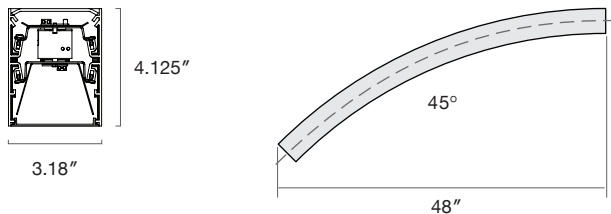

Output Performance - Direct

Model	Watts/Ft	Lm/W	Delivered Lumens/Per Foot	Delivered Lumens/Per Section
DTL 4	2.5	100	250	1,000
	3.5	100	350	1,400
	5	100	500	2,000
	7.5	100	750	3,000
	10	100	1000	5,000

- Watts per foot available on all lengths
- LPW is with Frosted Lens

Output Performance - Indirect

Model	Watts/Ft	Lm/W	Delivered Lumens/Per Foot	Delivered Lumens/Per Section
DTL 4	2.5	100	250	1,000
	3.5	100	350	1,400
	5	100	500	2,000
	7.5	100	750	3,000
	10	100	1000	5,000

- Watts per foot available on all lengths
- LPW is with Frosted Lens

Lens Options - Direct Distribution

Lens Options - Indirect Distribution

Standard
Frosted

Dimensions

Note: End Cap Thickness=0.1". Add additional two End Cap thickness of 0.2" to length