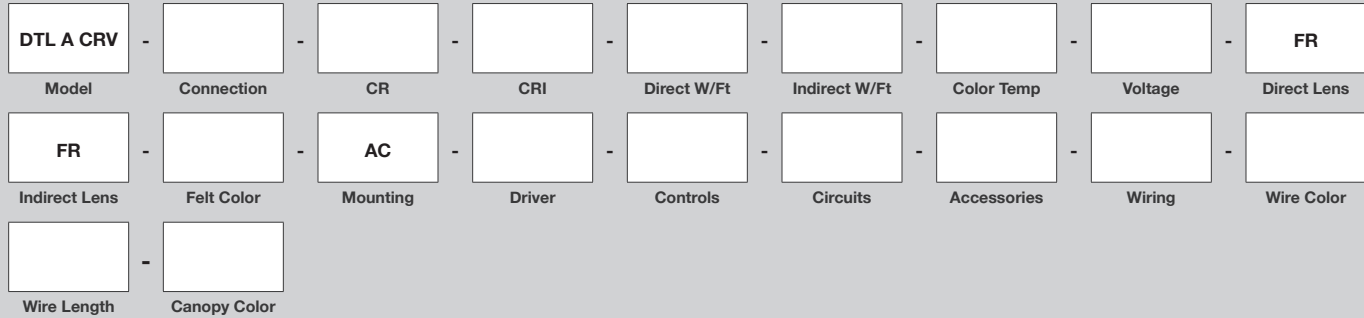

2x4' Section
1/4 Circle

4' Section
Linear Shapes

Eco Lux Designer Felt Color Options

Ordering Options

Sample Configuration: DTL A CRV - C - 3 - 80 - 5 - 5 - 4K - U - FR - FR - Light Grey - AC - DIMOFF - N - 2 - N - 5 Wire - CL - 6 - WH

Model	Connection	Continuous Run	CRI	Direct Watts/ft	Indirect Watts/Ft	Color Temp	Voltage
DTL A CRV	C S	CR _____	80	2.5	2.5	27K - 2700K	U - 120/277V
		<i>Please specify number of sections</i>	90	3.5	3.5	3K - 3000K	H - 347V
				5	5	35K - 3500K	
				7.5	7.5	4K - 4000K	
				10	10	5K - 5000K	

Direct Lens	Indirect Lens	Felt Color	Mounting	Driver	Controls
FR - Frosted	FR - Frosted	Color ____ <i>- Please see color options</i>	AC - Aircraft Cable 10' Standard	DIMOFF - 0-10 DIMOFF <i>Optional</i> DALI - Digital Addressable Lighting Interface LUTRON - Lutron Ecosystem SR - Philips SR ELDO - 1% ELDO (347 only 1-10 5%)	N - None <i>Optional</i> DMX - Digital Multiplex SNS - Philips SNS 300 w/BLD & Daylight CLM - Encelium CLM LG - LG Dongle BT - Bluetooth Mesh EN - Enlighted Integral