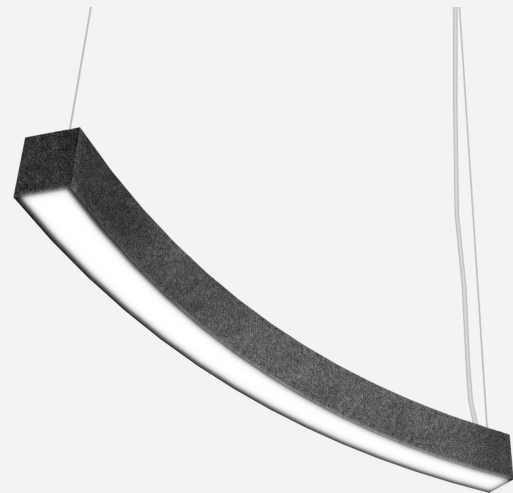

Fixture: _____ QTY: _____

Project: _____

Thinline Curve Acoustic

Suspended Direct, Direct/Indirect, Indirect

Our pendant mounted acoustic light fixture combines the best of lighting and sound absorption technology.

Designed and Manufactured in North America.

Specifications

LED	Samsung 301 3-Step MacAdam Binning L90>70,000 4000K - 120 Lm/W 3500K - 96% 3000K - 90%	Driver	0-10 DIMOFF Optional: DALI, Lutron, Philips SR, ELDO
CRI	80, 90	Control Options	DMX, Philips SNS 300, Encelium CLM, LG Dongle, Bluetooth Mesh, Enlighted Integral
Direct Watts/Ft	2.5W, 3.5W, 5W, 7.5W, 10W	Accessories	10kV Surge Protection, Emergency Battery, Generator Transfer Device
Indirect Watts/Ft	2.5W, 3.5W, 5W, 7.5W, 10W	Wiring	5 Leads Optional: 5 Wire, 6 Wire (cable, emergency battery option)
Color Temp	2700K, 3000K, 3500K, 4000K, 5000K	Felt	100% Post-consumer recycled polyester Thickness: 3.175mm 0.125" 500 gsm (14.75 opsy) E84 compliant 33 Vibrant colors
Voltage	120/277, 347V	Certifications	cULus Dry and Damp Rated
Construction	Aluminum extruded with cast end caps	Warranty	5-Year Warranty
Dimensions	Widths: 3.18" Height: 4.125" Length: 4' Radius: 5' Curve: 45°		
Mounting	Aircraft Cable 10" Standard Optional: T-Bar 9/16 Clip, T-Bar 15/16 Clip		
Connection	C-Type, S-Type		
Lens Direct	Frosted Flat Optional: Frosted Regressed, Asymmetric 0.5" Drop Lens, 1" Drop Lens, Louver		
Lens Indirect	Frosted Flat Optional: Asymmetric, Batwing		

Output Performance - Direct

Model	Watts/Ft	Lm/W	Delivered Lumens/Per Foot	Delivered Lumens/Per Section
DTL 4	2.5	100	250	1,000
	3.5	100	350	1,400
	5	100	500	2,000
	7.5	100	750	3,000
	10	100	1000	5,000

- Watts per foot available on all lengths
- LPW is with Frosted Lens