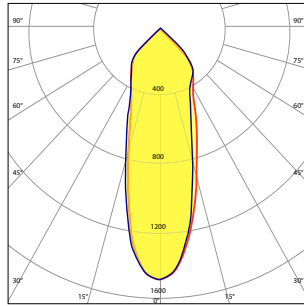

## Output Performance - Spotlight

Model	Watts	CCT	CRI	Lm/W	Delivered Lumens
DEL SPL 10	11.4	2700K	80	151	1,732
	11.4	3000K	80	161	1,840
	11.4	3500K	80	165	1,883
	11.4	4000K	80	166	1,894
	11.4	5000K	80	167	1,916
Model	Watts	CCT	CRI	Lm/W	Delivered Lumens
DEL SPL 15	16.3	2700K	80	151	2,474
	16.3	3000K	80	161	2,628
	16.3	3500K	80	165	2,690
	16.3	4000K	80	166	2,706
	16.3	5000K	80	167	2,737

## Lens Options - Indirect Distribution

Standard  
Frosted

Asymmetric

Batwing

Spot Beam

20° Spot Beam

30° Medium Beam

50° Wide Beam