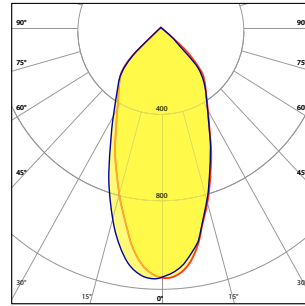

## Output Performance - Spotlight

Model	Watts	CCT	CRI	Lm/W	Delivered Lumens
DEL SPL 10	11.4	2700K	80	151	1,732
	11.4	3000K	80	161	1,840
	11.4	3500K	80	165	1,883
	11.4	4000K	80	166	1,894
	11.4	5000K	80	167	1,916
Model	Watts	CCT	CRI	Lm/W	Delivered Lumens
DEL SPL 15	16.3	2700K	80	151	2,474
	16.3	3000K	80	161	2,628
	16.3	3500K	80	165	2,690
	16.3	4000K	80	166	2,706
	16.3	5000K	80	167	2,737

## Lens Options - Indirect Distribution

Standard  
Frosted

Asymmetric

Batwing

Spot Beam

20° Spot Beam

30° Medium Beam

50° Wide Beam

Dimensions

Spot Light Locations  
6' - 8' Models