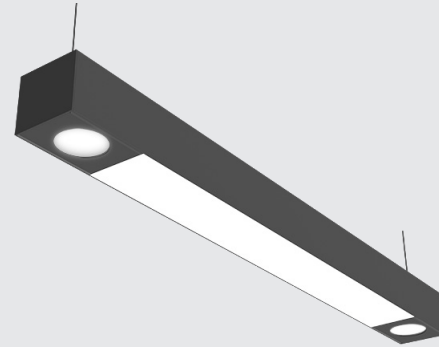

Fixture: _____ QTY: _____ Project : _____

Thinline Spot Linear

Direct | Direct/Indirect

Architectural luminaire. Contemporary and minimal design. Aluminum extruded body. Pendant mounting. Cast end caps with light block. Spot lights at start, middle, and end positions. Spot light driver 0-10V dimming. Direct and direct-indirect distribution. Universal 120/277 voltage. 4.5" wide. 2' - 8' Lengths. Dry and damp rated.

cULus Listed

Designed and manufactured in North America
5 Year Warranty

Performance

LED: 4000K - 120 Lm/W | 3500K - 116 Lm/W | 3000K - 112 Lm/W

SPOTS: 4000K - 166 Lm/W | 3500K - 165 Lm/W | 3000K - 161 Lm/W

Ordering Options

Sample Configuration: DTL SPL SD 8 - 10W - SME - D 500 - I 500 - 80 - 4K - M - FR - FR - WH - AC - DIMOFF - N - 1 - N - 5WIRE - CL - 10 - WH

Model	Lengths (Ft)	Watts (Spot)	Spots (Position)	Direct Lm/ft	Indirect Lm/ft	CRI	Color Temp
DTL SPL SD	2' - 8'	10W	SE Start, End	D 250	I 250	80	27K 2700K
DTL SPL SDI	(1' increments)	15W	SME Start, Middle, End	D 500	I 500	90	3K 3000K
<i>SD - Suspended Direct</i>			Note: - SME for	D 750	I 750		35K 3500K
<i>SDI - Suspended Dir-Ind</i>			6' - 8' Lengths only	D 1000	I 1000		4K 4000K
				D _____ (custom up to 1200)	I _____ (custom up to 1200)		5K 5000K

Spot Reflector	Direct Lens	Indirect Lens	Finish	Mounting	Driver - Linear
N Narrow - 20° M Medium - 30° W Wide - 50°	FR Frosted Flat	FR Frosted <i>Optional</i> ASY Asymmetric Clear BW Batwing	WH White BLK Black GRY Grey CU Custom <i>- For custom finishes please specify RAL number</i> <i>- See Finish Options</i>	AC Aircraft Cable 10' (Std) <i>Optional</i> TR Threaded Rod TB9/16 T-Bar 9/16 Clip TB15/16 T-Bar 15/16 Clip <i>- For threaded rod, please specify length</i>	DIMOFF 0-10V DIMOFF <i>Optional</i> DALI Digital Addressable Lighting Interface LUTRON Lutron Ecosystem SR Philips SR ELDO .1% ELDO (347 only 1-10 5%)

	FR				

Controls	Circuits	Accessories	Wiring	Wire Color	Wire Length	Canopy Finish
N None <i>Optional</i> DMX Digital Multiplex SNS Philips SNS 300 w/BLD & Daylight CLM Encelium CLM LG LG Dongle BT Bluetooth Mesh EN Enlighted Integral	1 1 Circuit 2 2 Circuits	N None <i>Optional</i> 10kV 10kV Surge Protection EM Emergency Battery +GTD Generator Transfer Device Note: - For Emergency Battery (EM), minimum length is 4' (direct distribution), 6' (indirect distribution)	5 WIRE 5 Wire (Std) <i>Optional</i> N 5 Leads 6 WIRE 6 Wire - Cable (EM - emergency battery option)	CL Clear <i>Optional</i> B Black W White	Length(Ft) 6ft (std)	WH White BLK Black CU Custom <i>- For custom finishes please specify RAL number</i> <i>- See Finish Options</i>