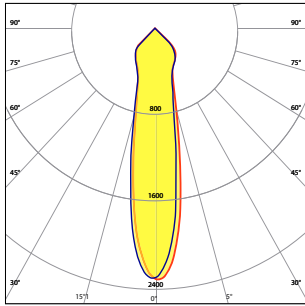

## Output Performance - Spotlight

Model	Watts	CCT	CRI	Lm/W	Delivered Lumens
DEL SPL 10	11.4	2700K	80	151	1,732
	11.4	3000K	80	161	1,840
	11.4	3500K	80	165	1,883
	11.4	4000K	80	166	1,894
	11.4	5000K	80	167	1,916
Model	Watts	CCT	CRI	Lm/W	Delivered Lumens
DEL SPL 15	16.3	2700K	80	151	2,474
	16.3	3000K	80	161	2,628
	16.3	3500K	80	165	2,690
	16.3	4000K	80	166	2,706
	16.3	5000K	80	167	2,737

## Lens Options - Indirect Distribution

Standard  
Frosted

Asymmetric

Batwing

Spot Beam

20° Spot Beam

30° Medium Beam

50° Wide Beam