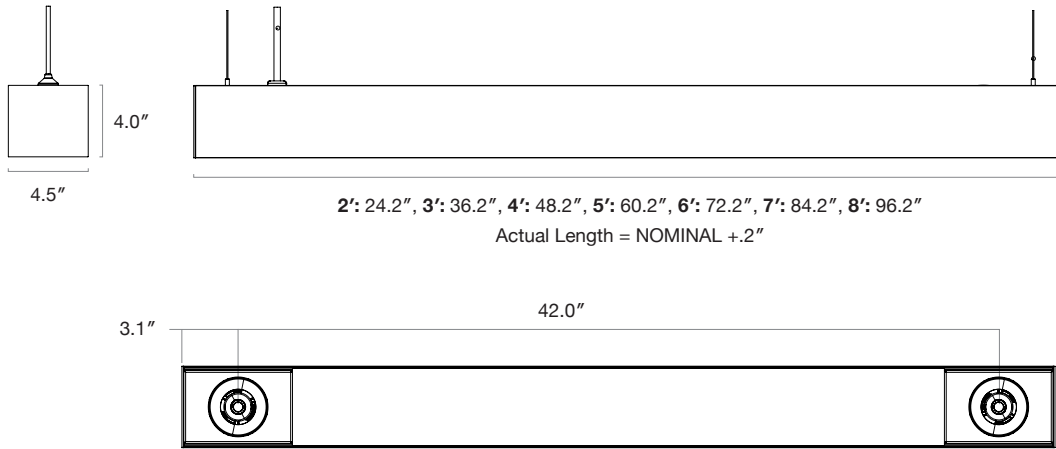

Dimensions