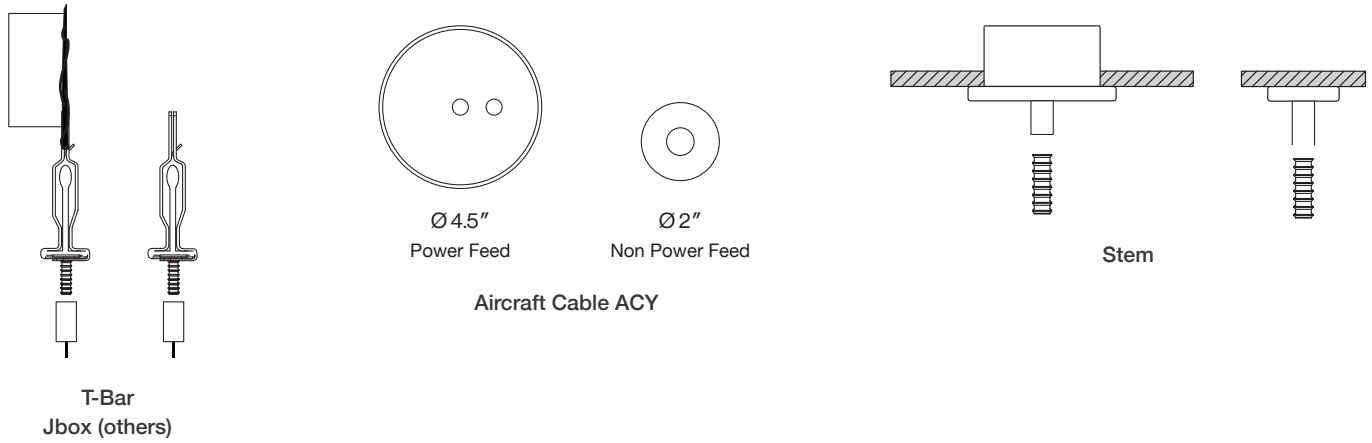

Mounting Options