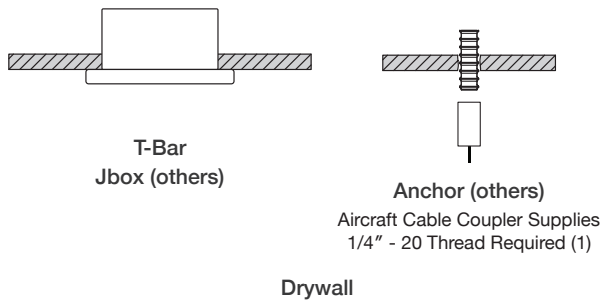

Mounting Options