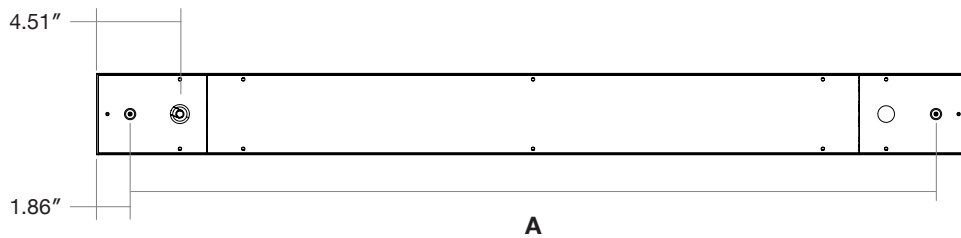

Mounting Locations

Model	Lengths - A
DTL 2	20.5"
DTL 3	32.5"
DTL 4	44.5"
DTL 5	56.5"
DTL 6	68.5"
DTL 7	80.5"
DTL 8	92.5"