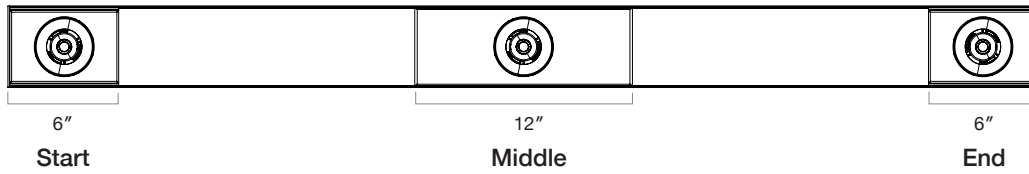

Spot Light Locations
6' - 8' Models