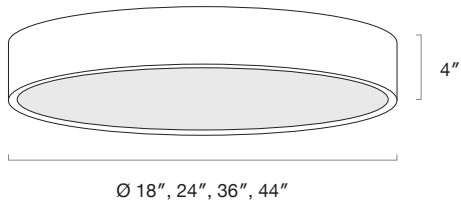

Dimensions

Finish Options

Additional Finishes Available - Please contact factory

Canopy Finish Options

Additional Finishes Available - Please contact factory