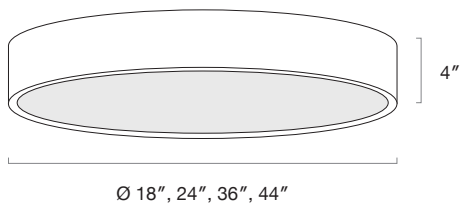

Output Performance

Model	Direct Watts	Lm/W	Delivered Lumens	Indirect Watts	Lm/W	Delivered Lumens
Zip Cloud 18	20	120	2,400	20	120	2,400
	40		4,800	40		4,800
	60		7,200			
	70		8,400			
Zip Cloud 24	20	120	2,400	20	120	2,400
	40		4,800	40		4,800
	60		7,200	60		
	80		9,600			
Zip Cloud 36	40	120	4,800	20	120	2,400
	80		9,600	40		4,800
	120		14,400	60		7,200
	160		19,200			
Zip Cloud 44	80	120	9,600	20	120	2,400
	120		14,400	40		4,800
	160		19,200	60		7,200

Dimensions