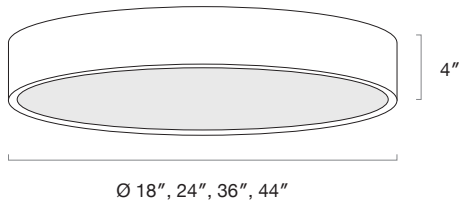

Dimensions

Finish Options

Additional Finishes Available - Please contact factory

Canopy Finish Options

Additional Finishes Available - Please contact factory