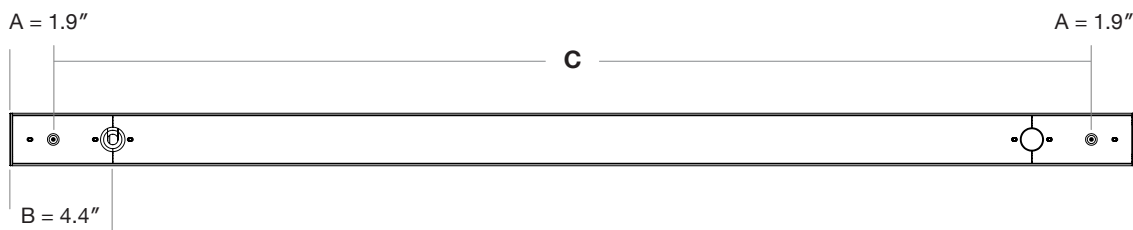

0.5" Drop Lens

1.5" Drop Lens

Lens Options - Indirect Distribution

Standard
Frosted

Asymmetric

Batwing

Dimensions

2': 24.2", 3': 36.2", 4': 48.2", 5': 60.2", 6': 72.2", 7': 84.2", 8': 96.2"

Actual Length = NOMINAL +.2"

Mounting Options

Mounting Locations

Model	Lengths - C
DTL 2	20.5"
DTL 3	32.5"
DTL 4	44.5"
DTL 5	56.5"
DTL 6	68.5"
DTL 7	80.5"
DTL 8	92.5"

Finish Options

Ash Wood
ZX159

Wash Oak
W373