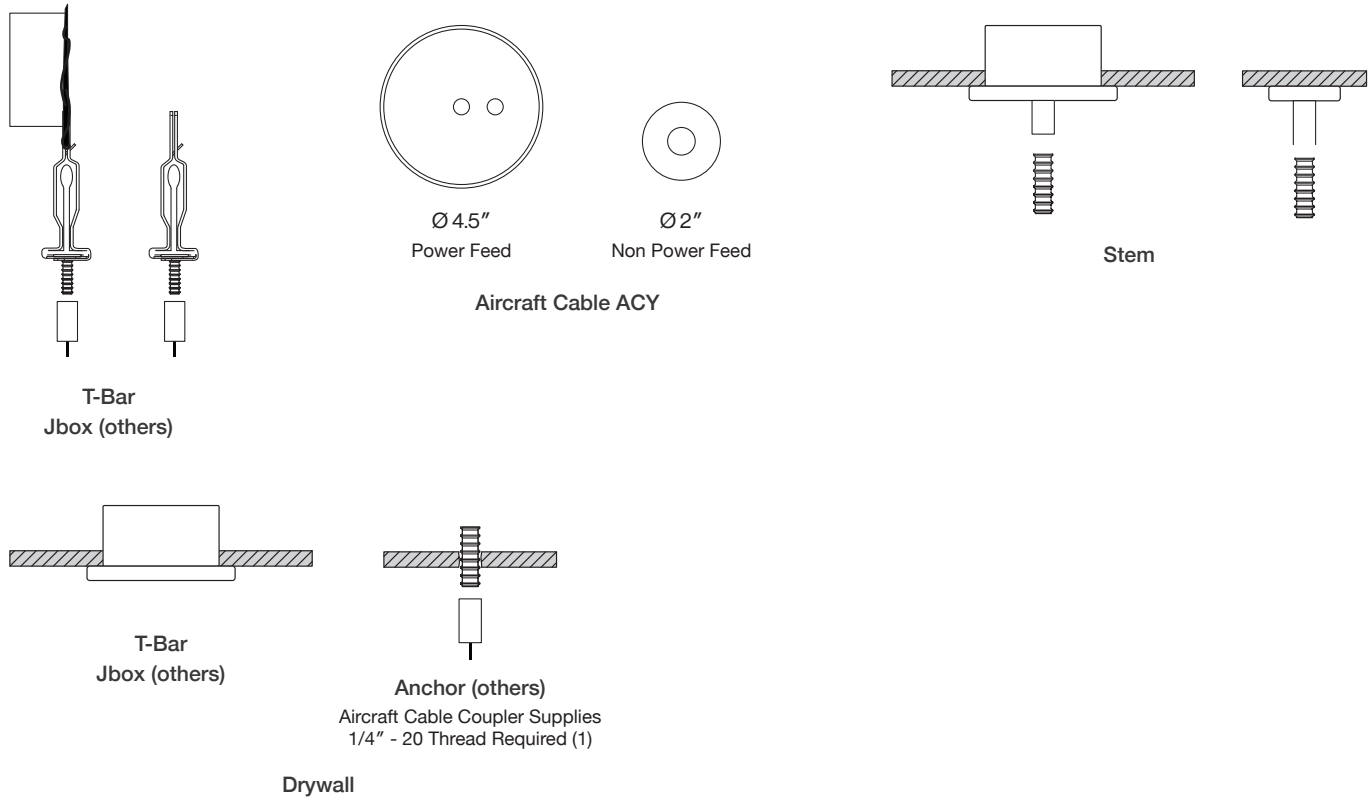

Mounting Options