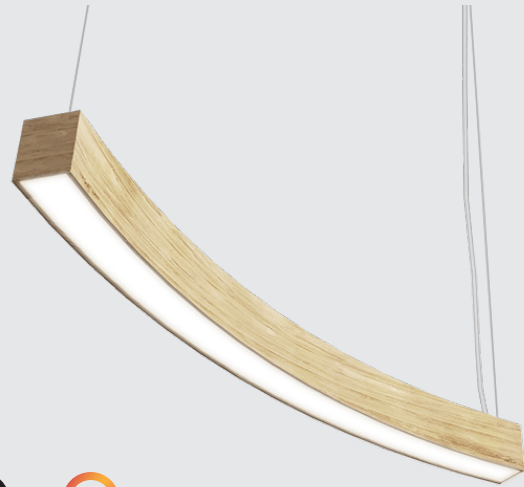

Fixture: _____ QTY: _____ Project : _____

Thinline Curve

Designer Series | Direct, Direct-Indirect

Enhance your space with our designer line of luminaires. Our premium vinyl finish offers a range of patterns and textures that provide a stunning and realistic finish.

Features

Architectural luminaire. Contemporary design. Aluminum extruded body. Pendant mounting. Direct and Direct-Indirect distribution. Frosted lens. 3.18" wide by 4.125" high. 4' linear length with a 5' radius and 45° curve. Continuous runs available. Multiple vinyl finishes. Dry and Damp rated.

cULus Listed

Designed and manufactured in North America
5 Year Warranty

Ordering Options

Sample Configuration: DTL V CRV - C - 8 - 80 - 5 - 5- 4K - U - FR - ZX15 - AC - DIMOFF - N - 1 - N - 5WIRE - CL - 8 - WH

Model	Connection	Continuous Run	CRI	Direct Watts/ft	Indirect Watts/ft	Color Temp	Voltage
DTL V CRV	C S	CR _____	80	2.5	2.5	27K 2700K	U 120/277V
		Please specify number of sections	90	3.5	3.5	3K 3000K	H 347V
				5	5	35K 3500K	
				7.5	7.5	4K 4000K	
				10	10	5K 5000K	

Lens (Direct/Indirect)	Vinyl Finish	Mounting	Driver	Controls
FR Frosted	Code _____ - Please see Finish Options - Please contact factory for additional finishes	AC Aircraft Cable 10' (Std)	DIMOFF 0-10 DIMOFF Optional DALI Digital Addressable Lighting Interface LUTRON Lutron Ecosystem SR Philips SR ELDO .1% ELDO (347 only 1-10 5%)	N None Optional DMX Digital Multiplex SNS Philips SNS 300 w/BLD & Daylight CLM Encelium CLM LG LG Dongle BT Bluetooth Mesh EN Enlighted Integral

Circuits	Accessories	Wiring	Wire Color	Wire Length	Canopy Color
1 1 Circuit 2 2 Circuits	N None Optional 10kV 10kV Surge Protection EM Emergency Battery +GTD Generator Transfer Device Note: - For Emergency Battery (EM), minimum length is 4' (direct distribution), 8' (indirect distribution)	5 WIRE 5 Wire (Std) Optional 6 WIRE 6 Wire N 5 Leads	CL Clear Optional B Black W White	Length(Ft) - 6Ft (Std)	WH White GRY Grey BLK Black CU Custom - Consult factory for custom finishes