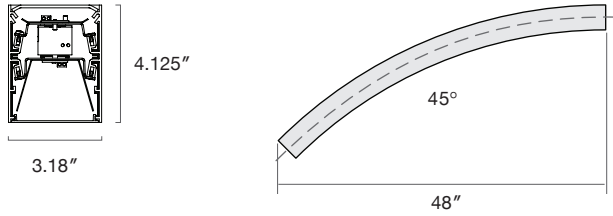

Features

Architectural luminaire. Contemporary design. Aluminum extruded body. Pendant mounting. Direct and Direct-Indirect distribution. Frosted lens. 3.18" wide by 4.125" high. 4' linear length with a 5' radius and 45° curve. Continuous runs available. Multiple vinyl finishes. Dry and Damp rated.

Output Performance - Direct

Model	Watts/Ft	Lm/W	Delivered Lumens/Per Foot	Delivered Lumens/Per Section
DTL Curve	2.5	100	250	1,000
	3.5	100	350	1,400
	5	100	500	2,000
	7.5	100	750	3,000
	10	100	1000	5,000

- Watts per foot available on all lengths
- LPW is with Frosted Lens

Output Performance - Indirect

Model	Watts/Ft	Lm/W	Delivered Lumens/Per Foot	Delivered Lumens/Per Section
DTL Curve	2.5	100	250	1,000
	3.5	100	350	1,400
	5	100	500	2,000
	7.5	100	750	3,000
	10	100	1000	5,000

- Watts per foot available on all lengths
- LPW is with Frosted Lens

Lens Options - Direct Distribution

Lens Options - Indirect Distribution

Standard
Frosted

Dimensions

Note: End Cap Thickness=0.1". Add additional two End Cap thickness of 0.2" to length