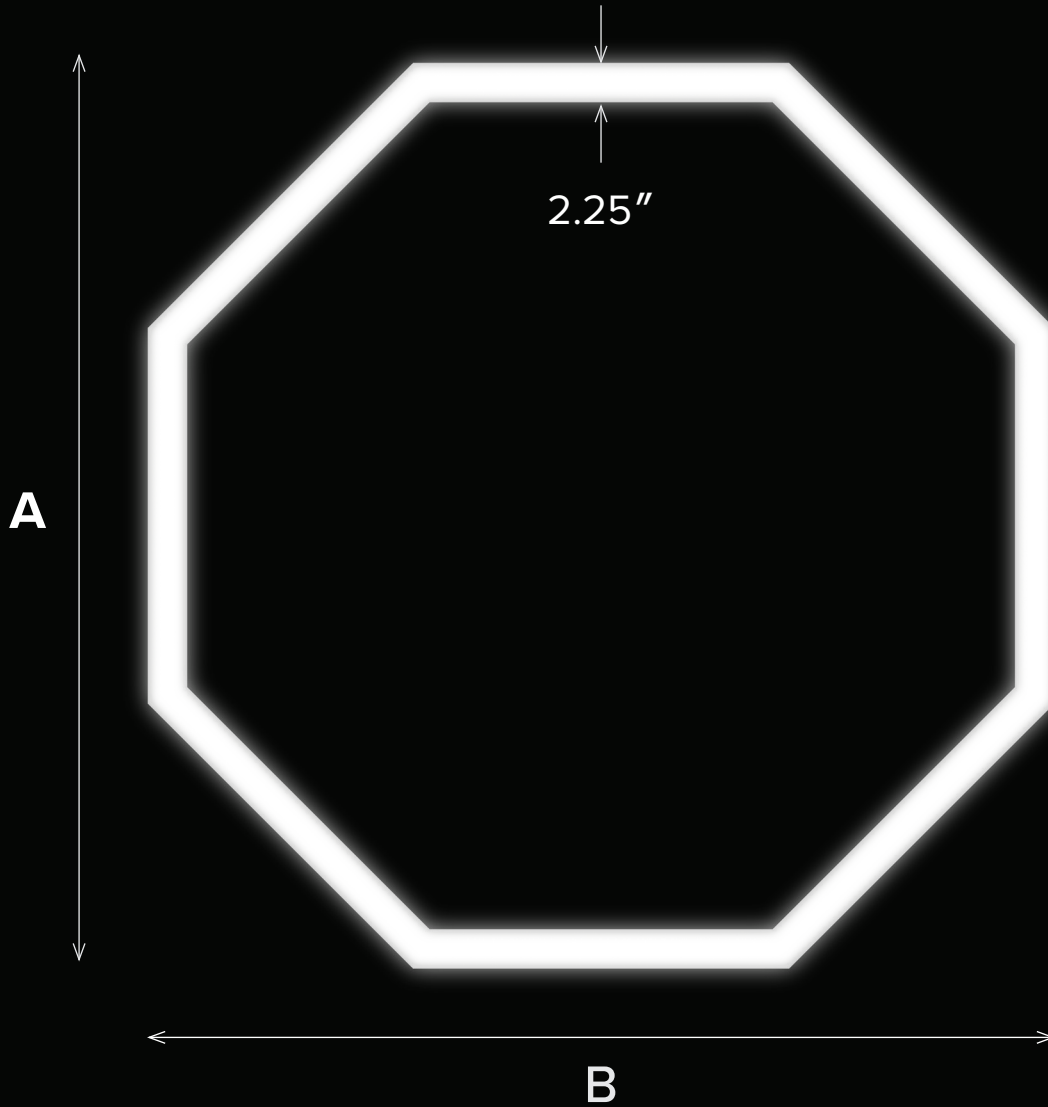

Orange
 RAL 2009
 Sandtex

Green
 RAL 6010
 Sandtex

Blue
 RAL 5012
 Sandtex

Yellow
 RAL 1037
 Sandtex

Model	A	B	Height
8 x 2FT	61.4"	61.4"	4"
8 x 3FT	90.4"	90.4"	
8 x 4FT	119.3"	119.3"	

Note: 8 x 2FT - 1 Piece | 8 x 3FT - 2 Pieces | 8 x 4FT - 4 Pieces

Ordering Guide

Model	Size	Direct Lm/ft	Indirect Lm/ft	CRI	Color Temp	Voltage
DTL OCTA	8 x 2FT	D 250	I 250	80	27K 2700K	U 120/277V
	8 x 3FT	D 500	I 500	90	3K 3000K	H 347V
	8 x 4FT	D 750	I 750		35K 3500K	
	Custom Sizes Available - Please Consult Factory	D 1000	I 1000		4K 4000K	
		D _____	I _____		5K 5000K	