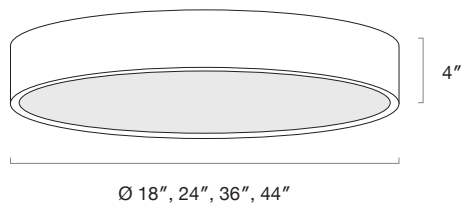

Output Performance

Model	Direct Watts	Lm/W	Delivered Lumens	Indirect Watts	Lm/W	Delivered Lumens
Zip Cloud 18	20	120	2,400	20	120	2,400
	40		4,800	40		4,800
	60		7,200			
	70		8,400			
Zip Cloud 24	20	120	2,400	20	120	2,400
	40		4,800	40		4,800
	60		7,200	60		
	80		9,600			
Zip Cloud 36	40	120	4,800	20	120	2,400
	80		9,600	40		4,800
	120		14,400	60		7,200
	160		19,200			
Zip Cloud 44	80	120	9,600	20	120	2,400
	120		14,400	40		4,800
	160		19,200	60		7,200

Dimensions