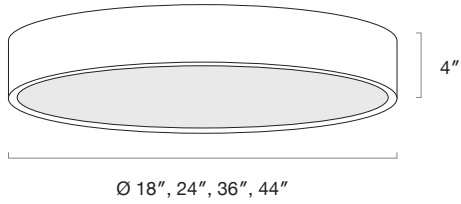

Dimensions

Finish Options

Additional Finishes Available - Please contact factory

Canopy Finish Options

Additional Finishes Available - Please contact factory