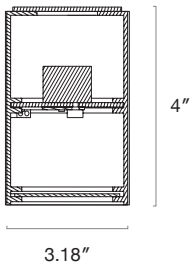

Standard
Frosted Flat

Lens Options - Indirect Distribution

Standard
Frosted

Dimensions

Finish Options

Ash Wood
ZX15

Wash Oak
W373

Maple Wood
W17