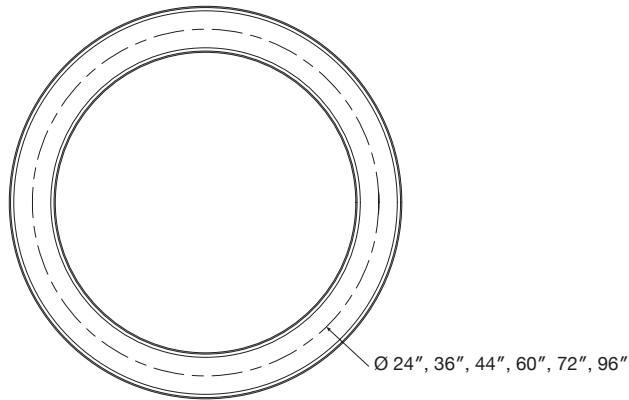

LED

L90>70,000

Samsung 301 3-Step MacAdam Binning

4000K 120 Lm/W

3500K 116 Lm/W

3000K 112 Lm/W

90 CRI 85%

Lens Options - Direct Distribution

Lens Options - Indirect Distribution

Dimensions