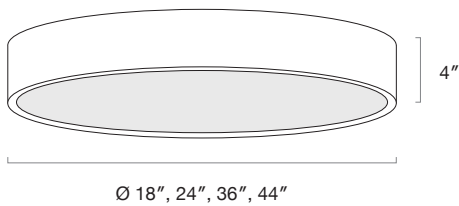

Designed and Manufactured in North America.

Specifications

Efficacy	120 Lm/W
Direct Watts	20W - 160W (see performance table)
Indirect Watts	20W - 60W (see performance table)
CRI	80, 90
Lumen Maintenance	200,000+ Life Hours L70
Color Temp	2700K, 3000K, 3500K, 4000K, 5000K
Voltage	120/277, 347V
Construction	Aluminum extrusion
Dimensions	Height: 4" Diameter: 18", 24", 36", 44"
Mounting	Aircraft Cable 10" Standard
Lens Direct	Frosted Flat
Driver	0-10 DIMOFF
Felt	Rigid Panels - 9.5mm 0.37" Thick 1500 GSM (44 opsy) 60% Recycled PET Fiber 35 Vibrant Colors

Certifications	cULus Dry and Damp Rated
Warranty	5-Year Warranty

Output Performance

Model	Direct Watts	Lm/W	Delivered Lumens	Indirect Watts	Lm/W	Delivered Lumens
Zip Cloud 18	20	120	2,400	20	120	2,400
	40		4,800	40		4,800
	60		7,200			
	70		8,400			
Zip Cloud 24	20	120	2,400	20	120	2,400
	40		4,800	40		4,800
	60		7,200			
	80		9,600			
Zip Cloud 36	40	120	4,800	20	120	2,400
	80		9,600	40		4,800
	120		14,400	60		7,200
	160		19,200			
Zip Cloud 44	80	120	9,600	20	120	2,400
	120		14,400	40		4,800
	160		19,200	60		7,200

Dimensions

Eco Lux Designer Felt

Color Options

Ordering Options

Sample Configuration: Zip Cloud A - 18 - 60 - 40 - 80 - 4K - U - Direct/Indirect - Amber - AC - BFC 3 Wire - DIMOFF - WH

Model	Size	Direct Watts	Indirect Watts	CRI	Color Temp	Voltage	Distribution	Felt Color
Zip Cloud A	18	20, 40, 60, 70	20, 40	80	3K - 3000K	U - 120/277V	Direct/Indirect	Color ____ - Please see color options
	24	20, 40, 60, 70	20, 40	90	35K - 3500K	H - 347V		
	36	40, 80, 120, 160	20, 40, 60		4K - 4000K			
	44	80, 120, 160	20, 40, 60		5K - 5000K			