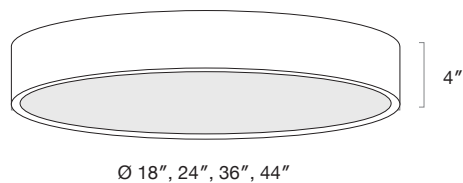

Dimensions