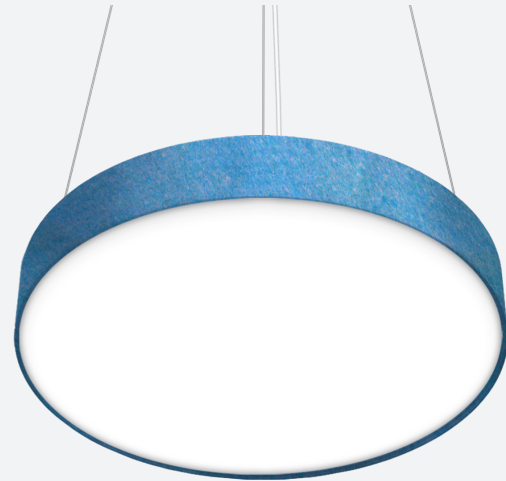

Fixture: _____ QTY: _____
Project: _____

Zip Cloud Acoustic

Suspended Direct

Our Zip Cloud pendant acoustic light fixture combines the best of lighting and sound absorption technology.

Our innovative lighting solution not only illuminates your environment with brilliant LED light but also enhances the acoustics of the room, creating an environment that is both visually stunning and acoustically pleasing.

Designed and Manufactured in North America.

Specifications

Efficacy	120 Lm/W
Watts	20W - 160W (see performance table)
CRI	80, 90
Lumen Maintenance	200,000+ Life Hours L70
Color Temp	2700K, 3000K, 3500K, 4000K, 5000K
Voltage	120/277, 347V
Construction	Aluminum extrusion
Dimensions	Height: 4" Diameter: 18", 24", 36", 44"
Mounting	Aircraft Cable 10" Standard
Lens Direct	Frosted Flat
Driver	0-10 DIMOFF
Felt	Rigid Panels - 9.5mm 0.37" Thick 1500 GSM (44 opsy) 60% Recycled PET Fiber 35 Vibrant Colors
Certifications	cULus Dry and Damp Rated
Warranty	5-Year Warranty

Dimensions

Eco Lux Designer Felt

Color Options

Ordering Options

Sample Configuration: Zip Cloud A - 18 - 60 - 80 - 4K - U - Direct - Khaki - AC - BFC 3 Wire - DIMOFF - WH

Model	Size	Watts	CRI	Color Temp	Voltage	Distribution	Felt Color	Mounting
Zip Cloud A	18	20, 40, 60, 70	80	3K - 3000K	U - 120/277V	Direct	Color___ - Please see color options	AC - Aircraft Cable 10' Standard
	24	20, 40, 60, 70	90	35K - 3500K	H - 347V			
	36	40, 80, 120, 160		4K - 4000K				
	44	80, 120, 160		5K - 5000K				